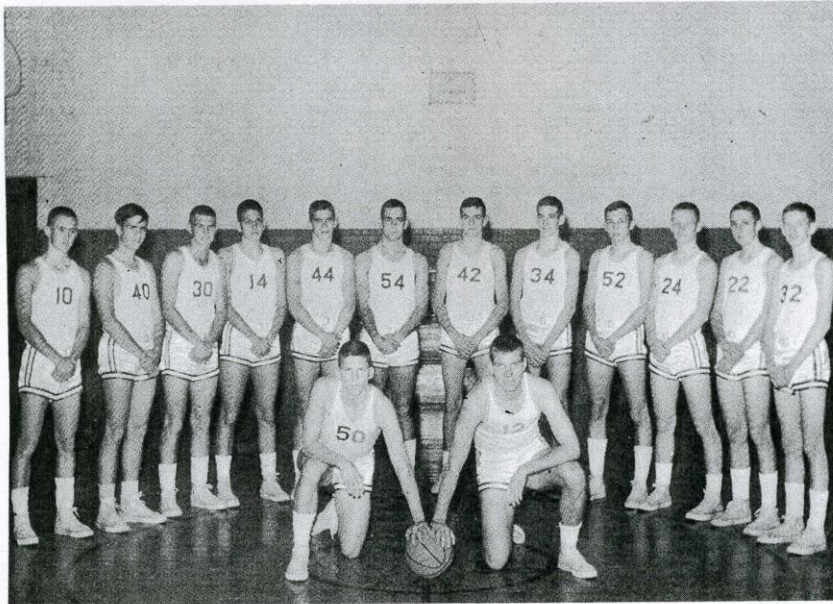

#64A 1963-64 Beaufort Basketball Team

Standing: Thompson Lewis, Joe Gatto, Tommy Piner, John Way, Claude Wheatly, Chris Pake, Jackie Duncan, Hudson Guthrie, Richard Stanley, Mickey Bertram, Bill Temple, Bill Peck. **Kneeling:** Clem Woodard, Brady Way, Co-Captains.

Coach: Thomas H. McQuaid. **Managers:** Pat Smith & Kent Hassell

Varsity Boys' Team

STANDING: Thompson Lewis, Joe Gatto, Tommy Piner, John Way, Claude Wheatly, Chris Pake, Jackie Duncan, Hudson Guthrie, Richard Stanley, Micky Bertram, Bill Temple, Bill Peck. KNEELING: Clem Woodard, Brady Way, Co-Captains