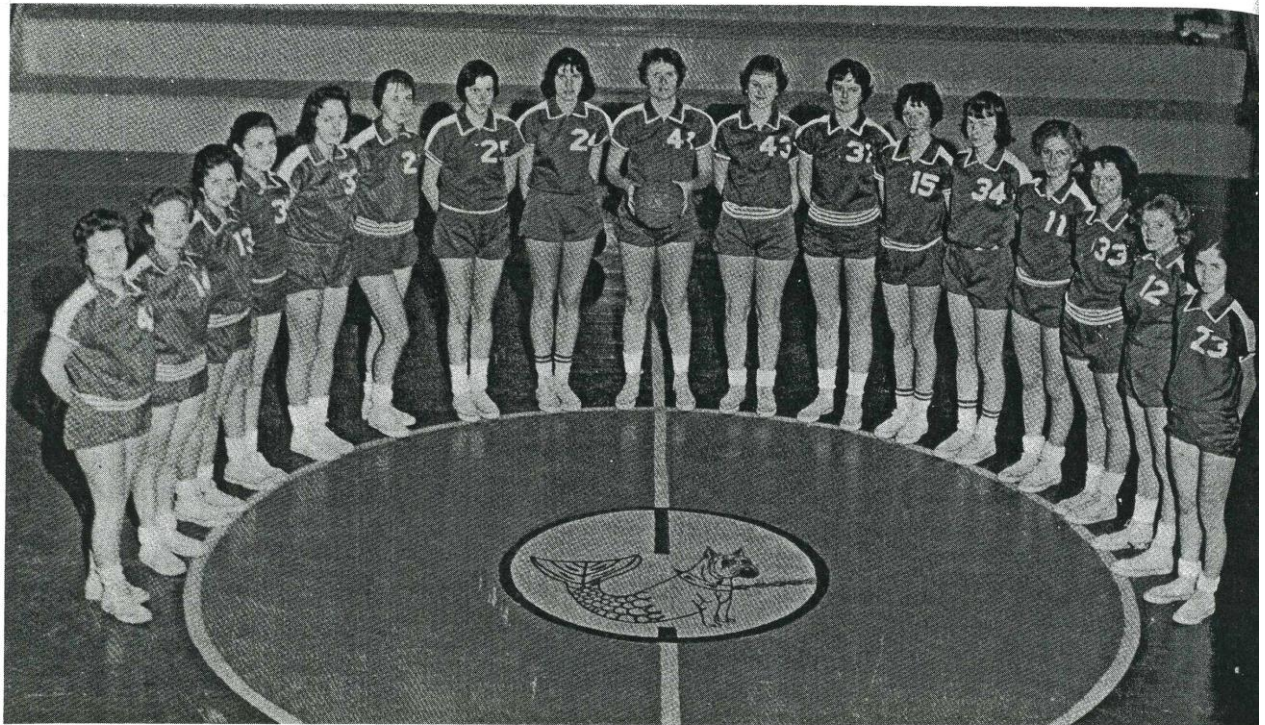

# #61B 1960-1961 High School – Beaufort Girls Basketball Team

**LEFT to R:** Lynda Chadwick, Brenda Dyes, Norma Merrill, Virginia Potter, Ann Fulcher, Mimi Gilchrist, Judy Pake, Margaret Merrill, Lynn Peterson, Freda Garner, Peggy Lewis, Carol Better, Bonnie Merrill, Anna Salter, Janet Leonard, Sue Simpson, Linda Lewis  
**COACH** James Fodrie and **Manager** Sara Gery.

GIRL'S BASKETBALL

Left to Right: Lynda Chadwick, Brenda Dyess, Norma Merrill, Virginia Potter, Ann Fulcher, Mimi Gilchrist, Judy Pake, Margaret Merrill, Lynn Peterson, Freda Garner, Peggy Lewis, Carol Better, Bonnie Merrill, Anna Salter, Janet Leonard, Sue Simpson, Linda Lewis.