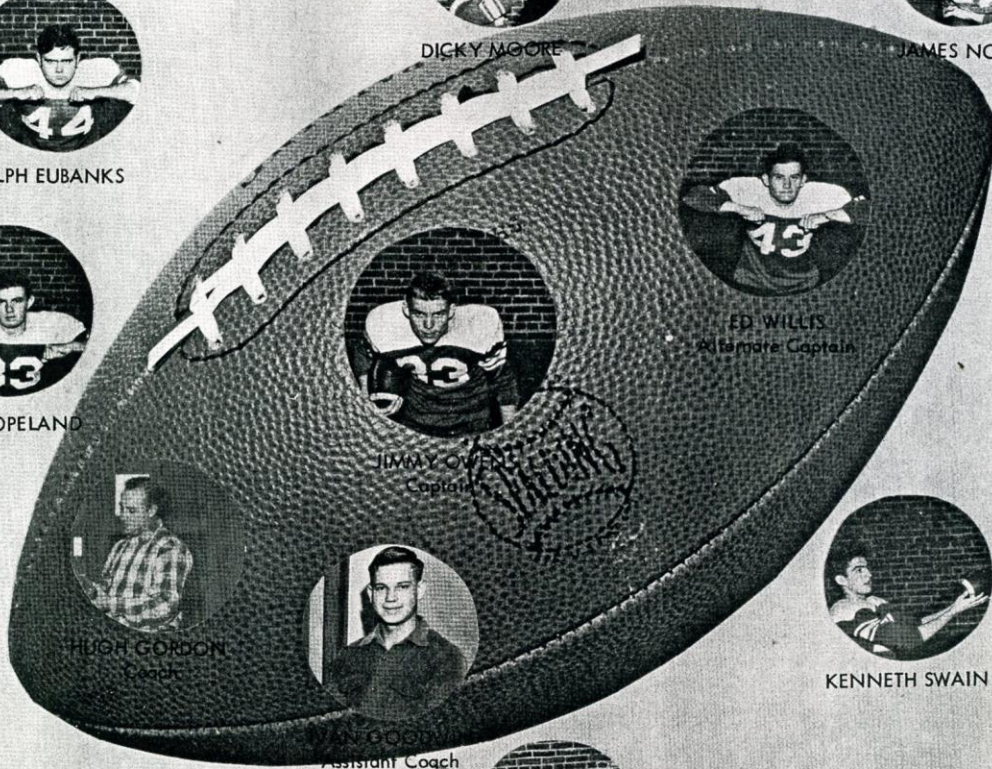

#56C 1955-1956 High School – Beaufort Football Team Page 1 of 2

Norwood Hardesty, Douglas Piner, John Miller, James Norris, Ralph Eubanks, Alec Copeland, Kenneth Swain, George Martin, Bobby White, Raymond Gillikin, Jerry Willis, Larry Kirk, Bobby Goodwin and Jimmy Potter.

Foot

NORWOOD HARDESTY

DOUGLAS PINER

JOHN MILLER

DICKY MOORE

JAMES NORRIS

RALPH EUBANKS

ALEC COPELAND