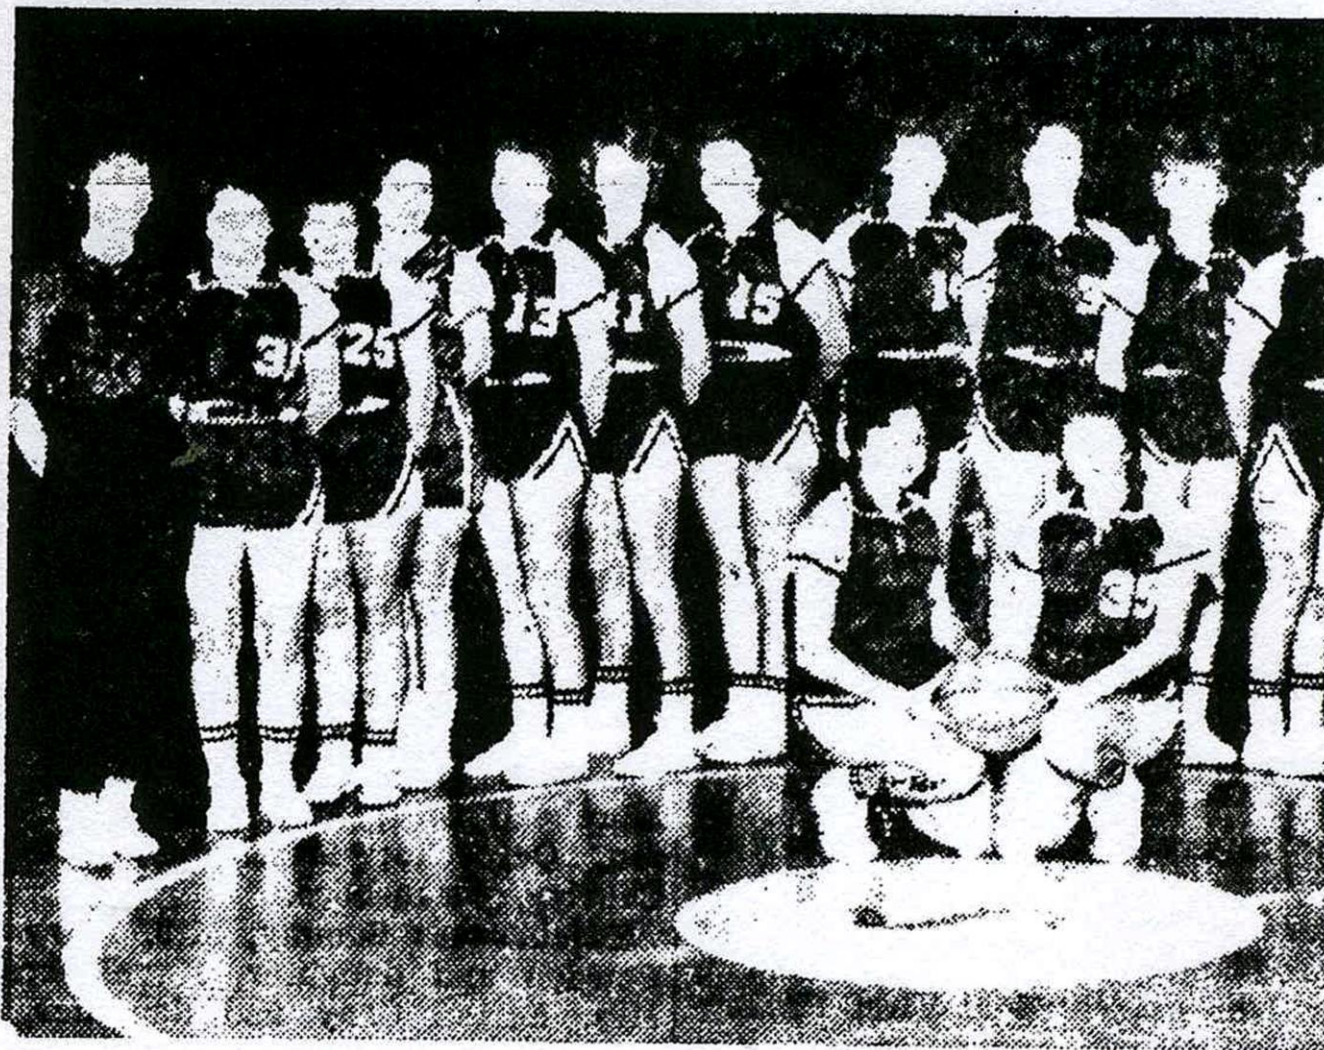

**#54 1962 November 23 Smyrna Girls Basketball Team 1962-63 Season**

**L to R: Eddie Hill, Janet Lewis, Clara Wiggins, Caroline Willis, Alice Chadwick, Eleanor Gillikin, Kaye Lewis, Jo Anne Valentine, Dianna Taylor, Perry Lynn Hancock, Margaret Daniels, Beth Lawrence, Connie Lawrence, In the Center: Gaye Styron and Alice Chadwick.**

## Smyrna Girls' Team

Smyrna's girls' team this year for basketball are shown here. group to right, they are Eddie Hill, Janet Lewis, Clara Wiggins, Caroline Willis, Eleanor Gillikin, Kaye Lewis, Jo Anne Valentine, Dianna Taylor, Perry Lynn Hancock, Margaret Daniels, Beth Lawrence, Connie Lawrence. In the center and Alice Chadwick.