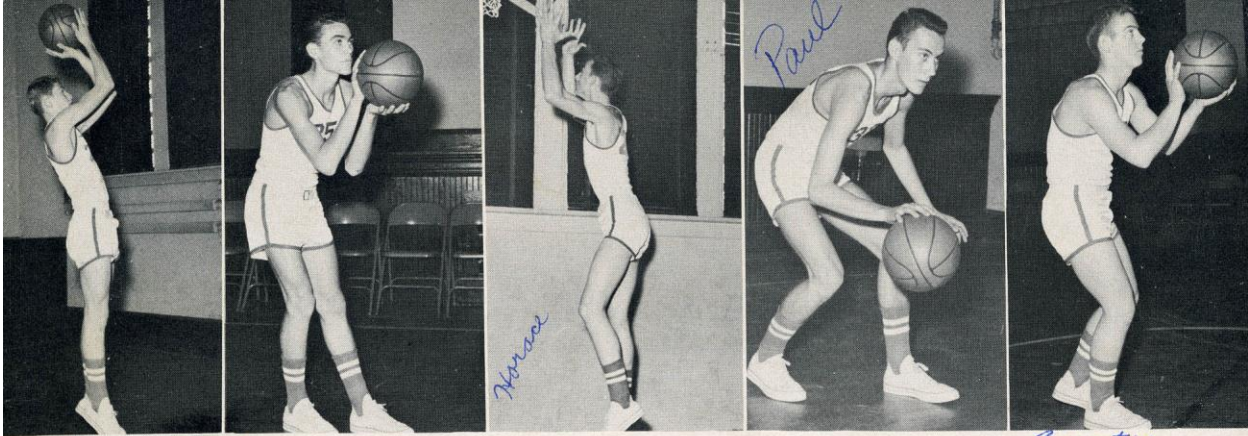

#2A-2 1959 Smyrna High School Men's Basketball Team

Braxton Piner, Dale Lewis, Horace Lawrence, Paul Wade, Curtis Nelson, Johnnie Owens (Manager)

Braxton Piner, Guard; Dale Lewis, Guard; Horace Lawrence, Center; Paul Wade, Forward; Curtis Nelson, Forward.