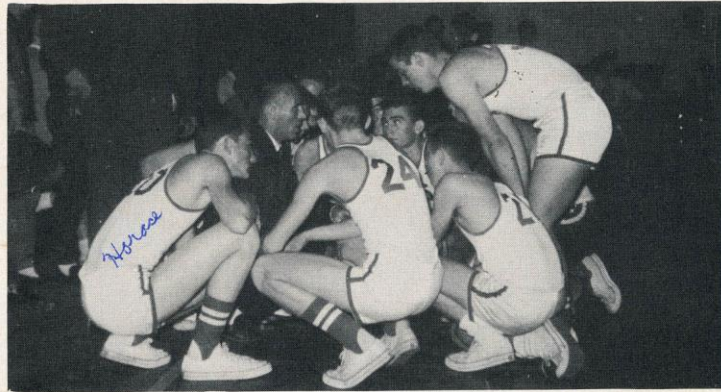

LAST MINUTE INSTRUCTIONS