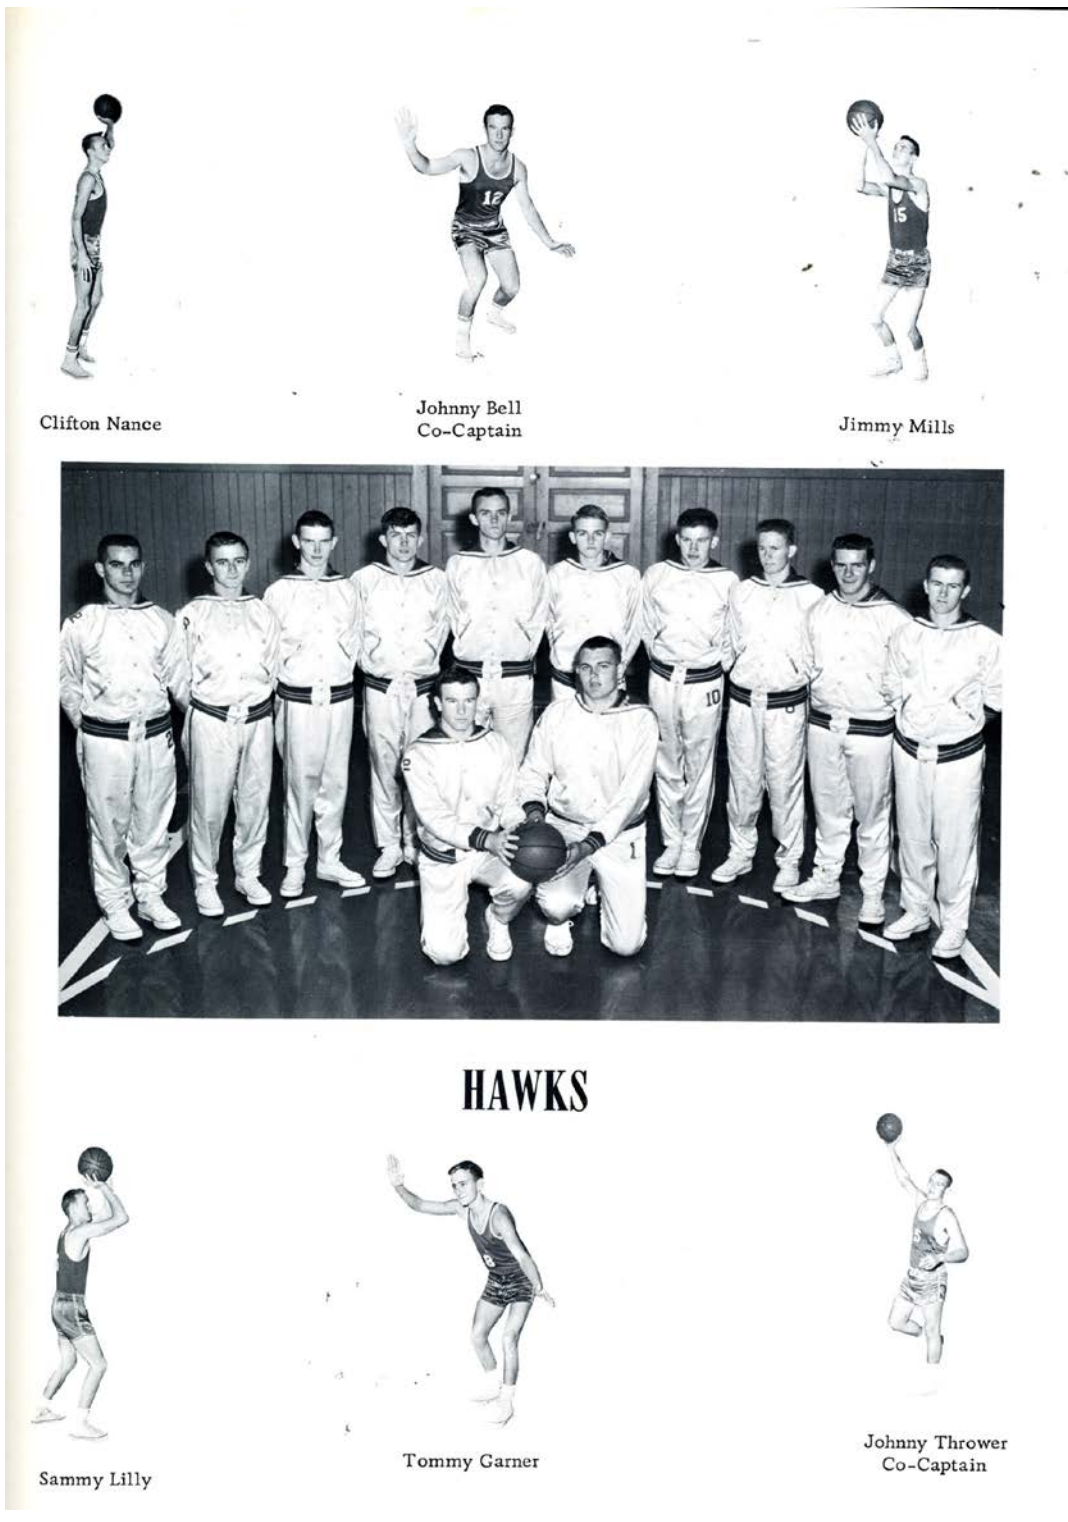

# #1W-6 1961-62 Newport Boys Basketball Team

Top Row (L to R): Jimmy Register, Tommy Garner, Jimmie Mills, Addison "Skip" Johnson, Clifton nance, Mack temple, Earl Kelly, Sammy Lilly, C.L. "Buddy" Norris, and Donnie Aycock.

Kneeling (L to R): Johnny Bell and Johnny Thrower.