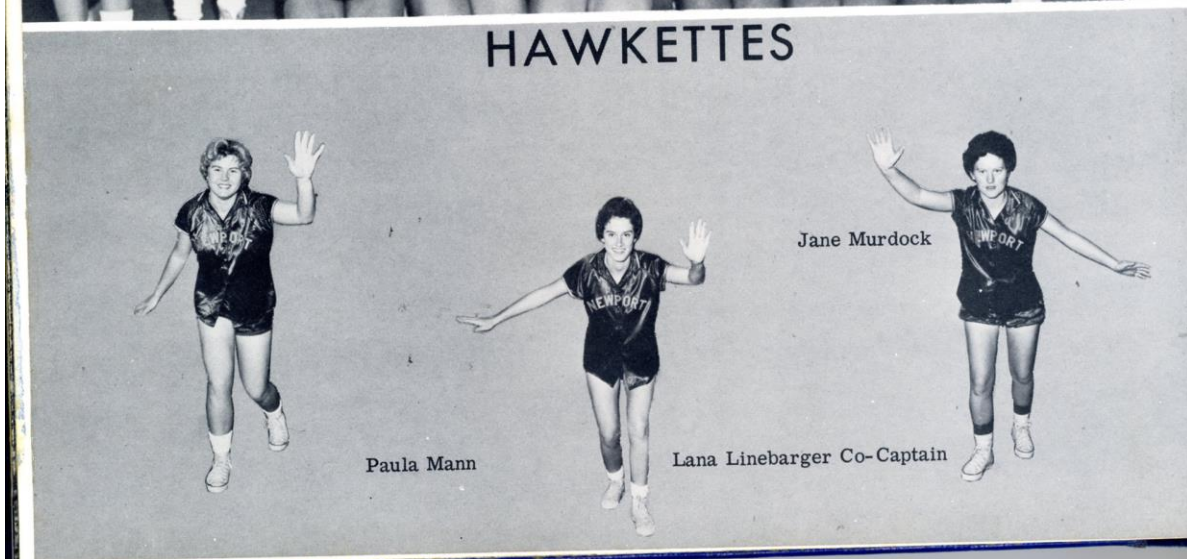

#1W-5 1960-61 Newport Girls Basketball Team

Jenny Garner, Betty Green (Co-Captain), Margaret Lilly, Paula Mann, Lana Line Barger (Co-Captain) and Jane Murdock.

Jenny Garner

Betty Green Co-Captain

Margaret Lilly

HAWKETTES

Paula Mann

Lana Linebarger Co-Captain

Jane Murdock