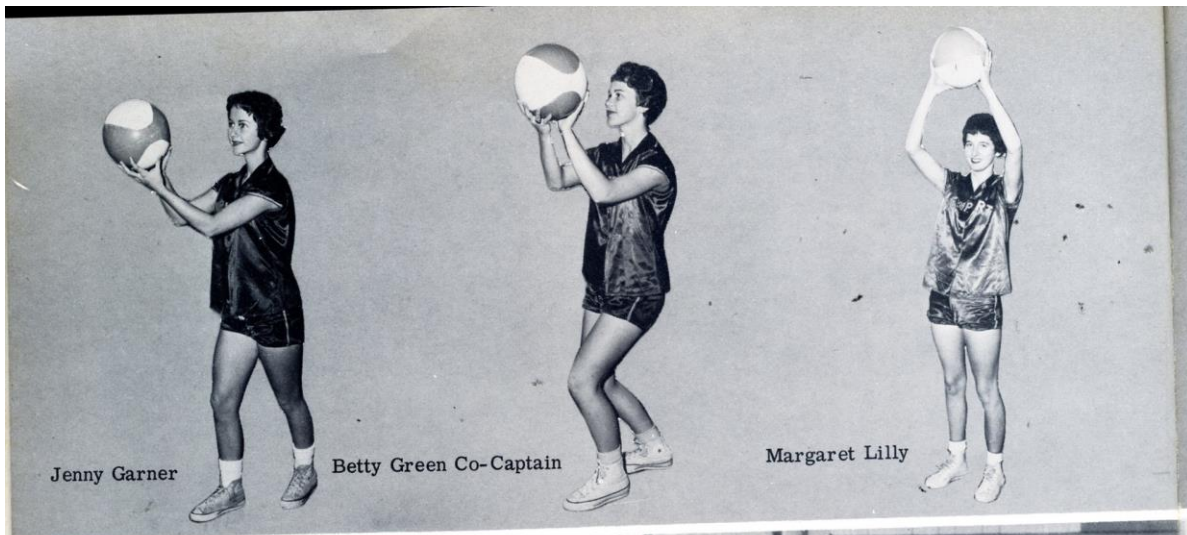

#1W-5 1960-61 Newport Girls Basketball Team

Jenny Garner, Betty Green (Co-Captain), Margaret Lilly, Paula Mann, Lana Line Barger (Co-Captain) and Jane Murdock.

Jenny Garner

Betty Green Co-Captain

Margaret Lilly

HAWKETTES

Paula Mann

Lana Linebarger Co-Captain

Jane Murdock