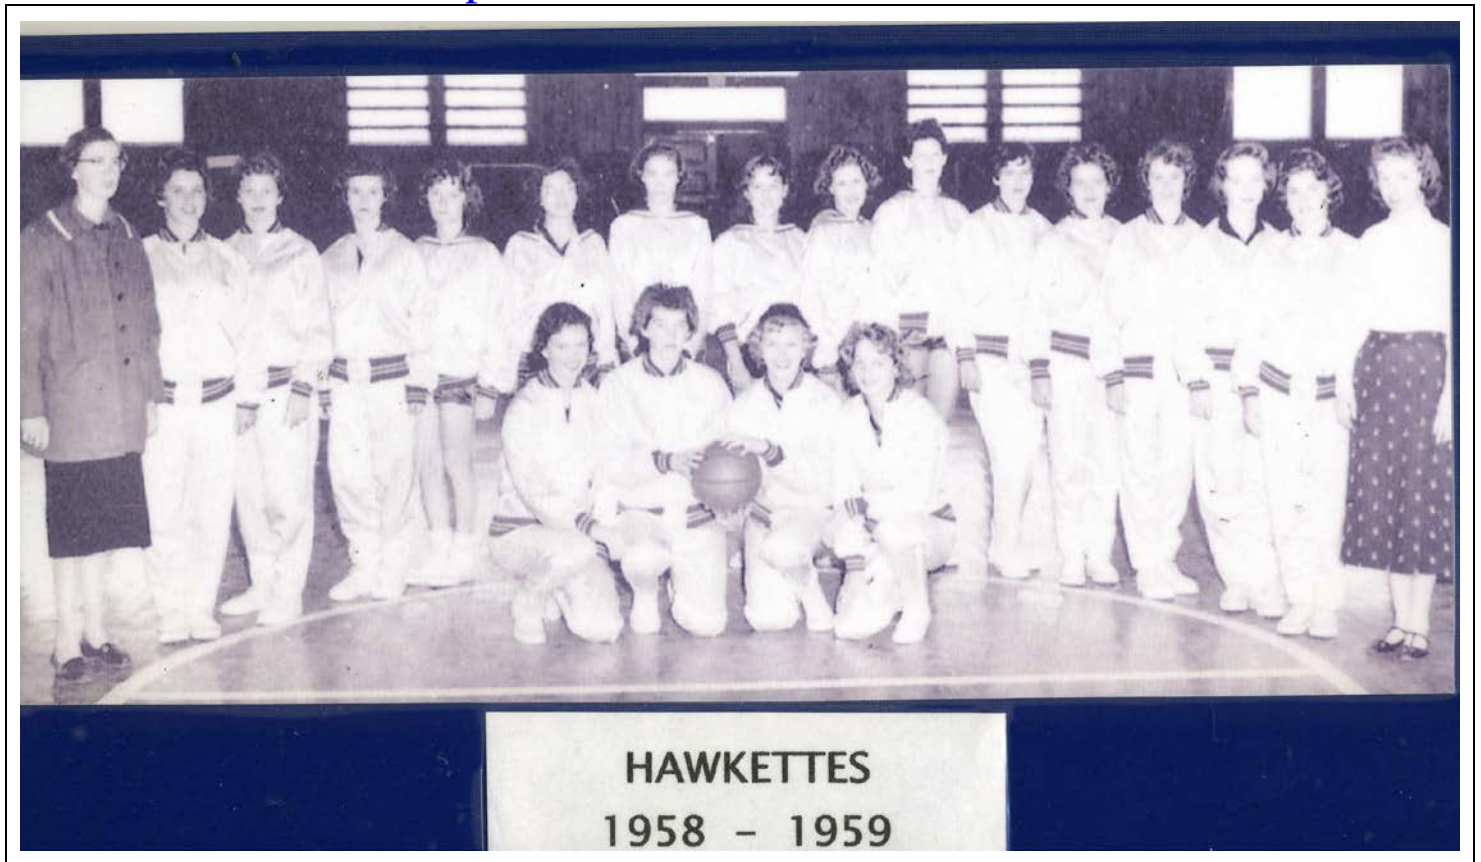

#1V-2 1958-1959 Newport Girls Basketball Team

Front Row (L to R): Bonnie Dale Garner, Becky Garner (Co. Captain), Peggy Jo Wallace (Co-Captain), Clyde Mann.

Back Row (L to R): Carol Gillikin (Coach), Mary Elizabeth Gould, Betty Ann Green, Linda Lee Dickerson, JoAnn Kelly, Patsy Garner, Joanne Holt, Melanie Garner, Anne Gwynne Lockey, Nancy Allen, Margeret Dawn Lilly, Ada Laura Murdock, Lana Lou Edwards, Eddie Lynn Garner (Manager).