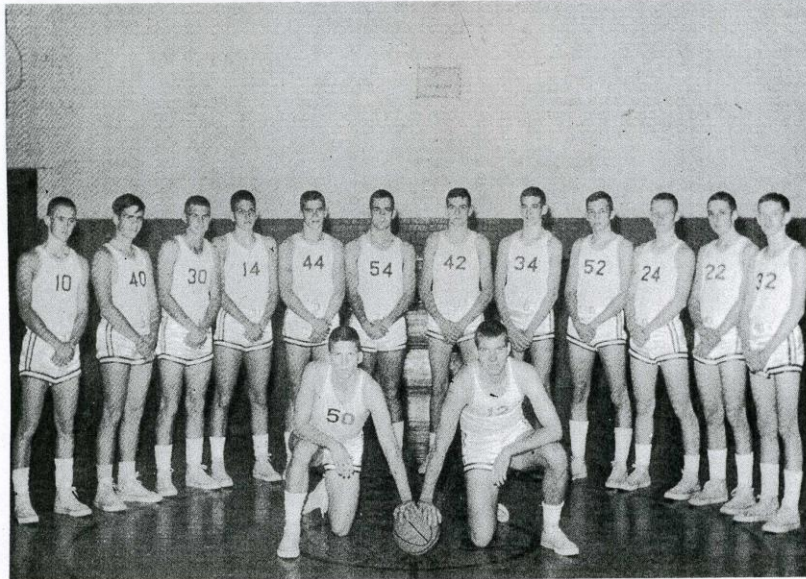

#1C 1964-65 Beaufort Basketball Team

Standing: Thompson Lewis, Joe Gatto, Tommy Piner, John Way, Claude Wheatly, Chris Pake, Jackie Duncan, Hudson Guthrie, Richard Stanley, Mickey Bertram, Bill Temple, Bill Peck. **Kneeling:** Clem Woodard, Brady Way, Co-Captains.

Coach: Thomas H. McQuaid. **Managers:** Pat Smith & Kent Hassell

Varsity Boys' Team

STANDING: Thompson Lewis, Joe Gatto, Tommy Piner, John Way, Claude Wheatly, Chris Pake, Jackie Duncan, Hudson Guthrie, Richard Stanley, Micky Bertram, Bill Temple, Bill Peck. KNEELING: Clem Woodard, Brady Way, Co-Captains