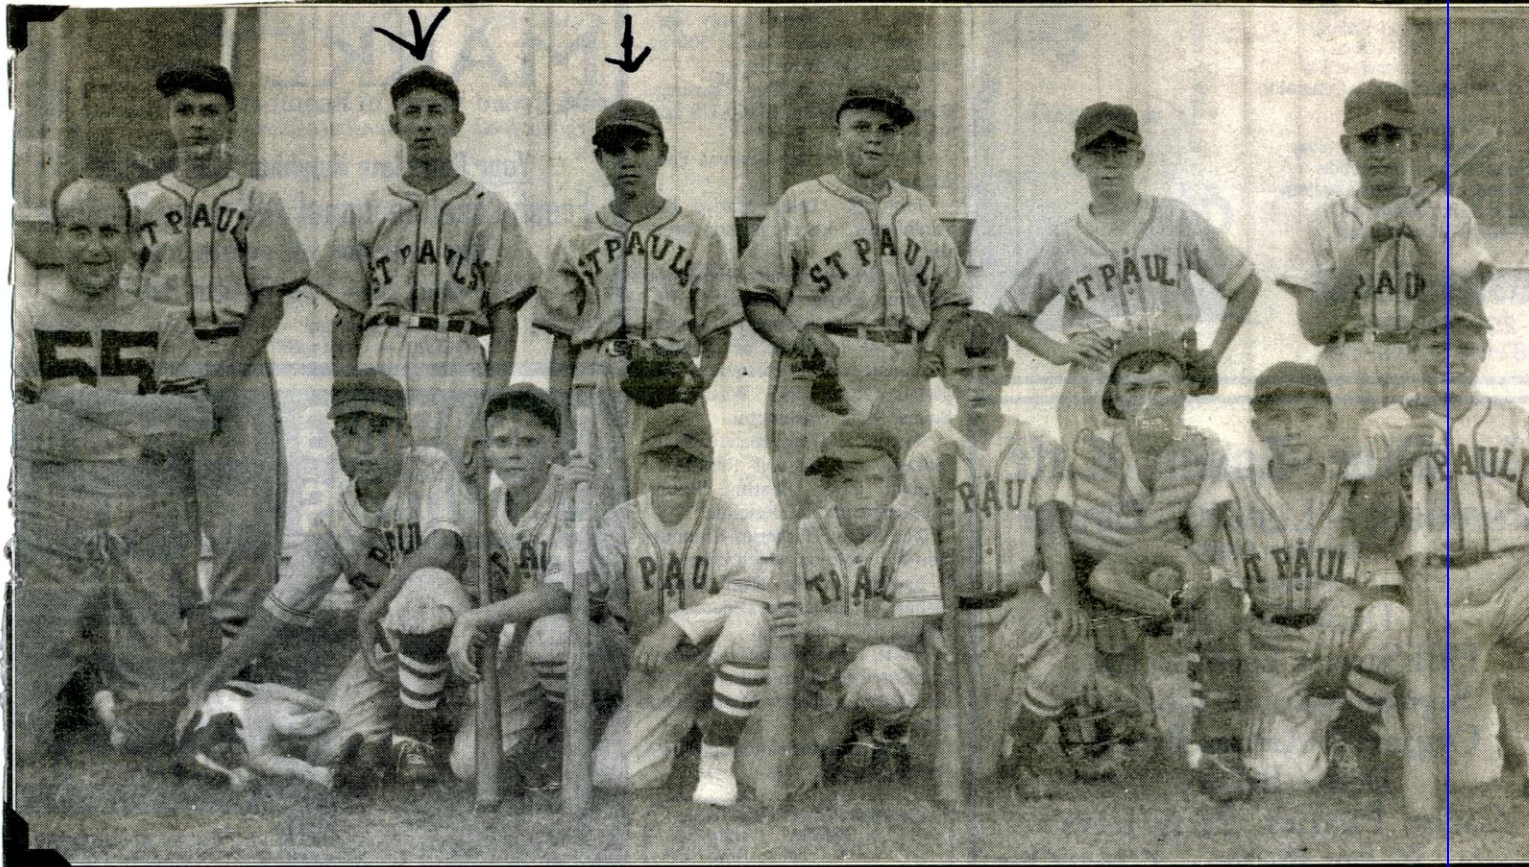

#1A-1e 1951 BFT St. Pauls Episcopal Sandlot Baseball Team Winning Season

MANAGER Far Left: Rev. Mr. Martin Jersey 55. **KNEELING L to R:** Gehrman Holland, Walker Moore, Billy Martin, Dickie Moore, Charles Parkins, James Holland, Jimmy Potter and Bernard Hall. **STANDING L to R:** George Eastman, Charles "Gus" Farlow, Frank Gillikin, Herbie Prytherch, Billy Ipock and Dickie Dickinson.

ST. PAUL'S EPISCOPAL CHURCH sponsored a sandlot baseball team in 1951 that sported a winning season against church teams in Wilson, Goldsboro and including Beaufort High School. Managing was (far left) Rev. Mr. Martin wearing #55 jersey. The team played on an open field on Ann Street between St. Paul's and the present home of Mrs. C.G. Holland at the corner of Ann and Orange streets. From left to right (kneeling in front) were Gehrman Holland, Walker Moore, Billy Martin (son of the coach at left but not the Billy Martin who coached the New York Yankees) Dickie Moore, Charles Parkins, James Holland, Jimmy Potter and Bernard Hall. Standing at rear included George Eastman, Charles "Gus" Farlow, Frank Gillikin, Herbie Prytherch, Billy Ipock and Dickie Dickinson. The dog at lower left is the pet of Gehrman Holland and was said to be on hand for every home game. Photo compliments of Frank Gillikin.