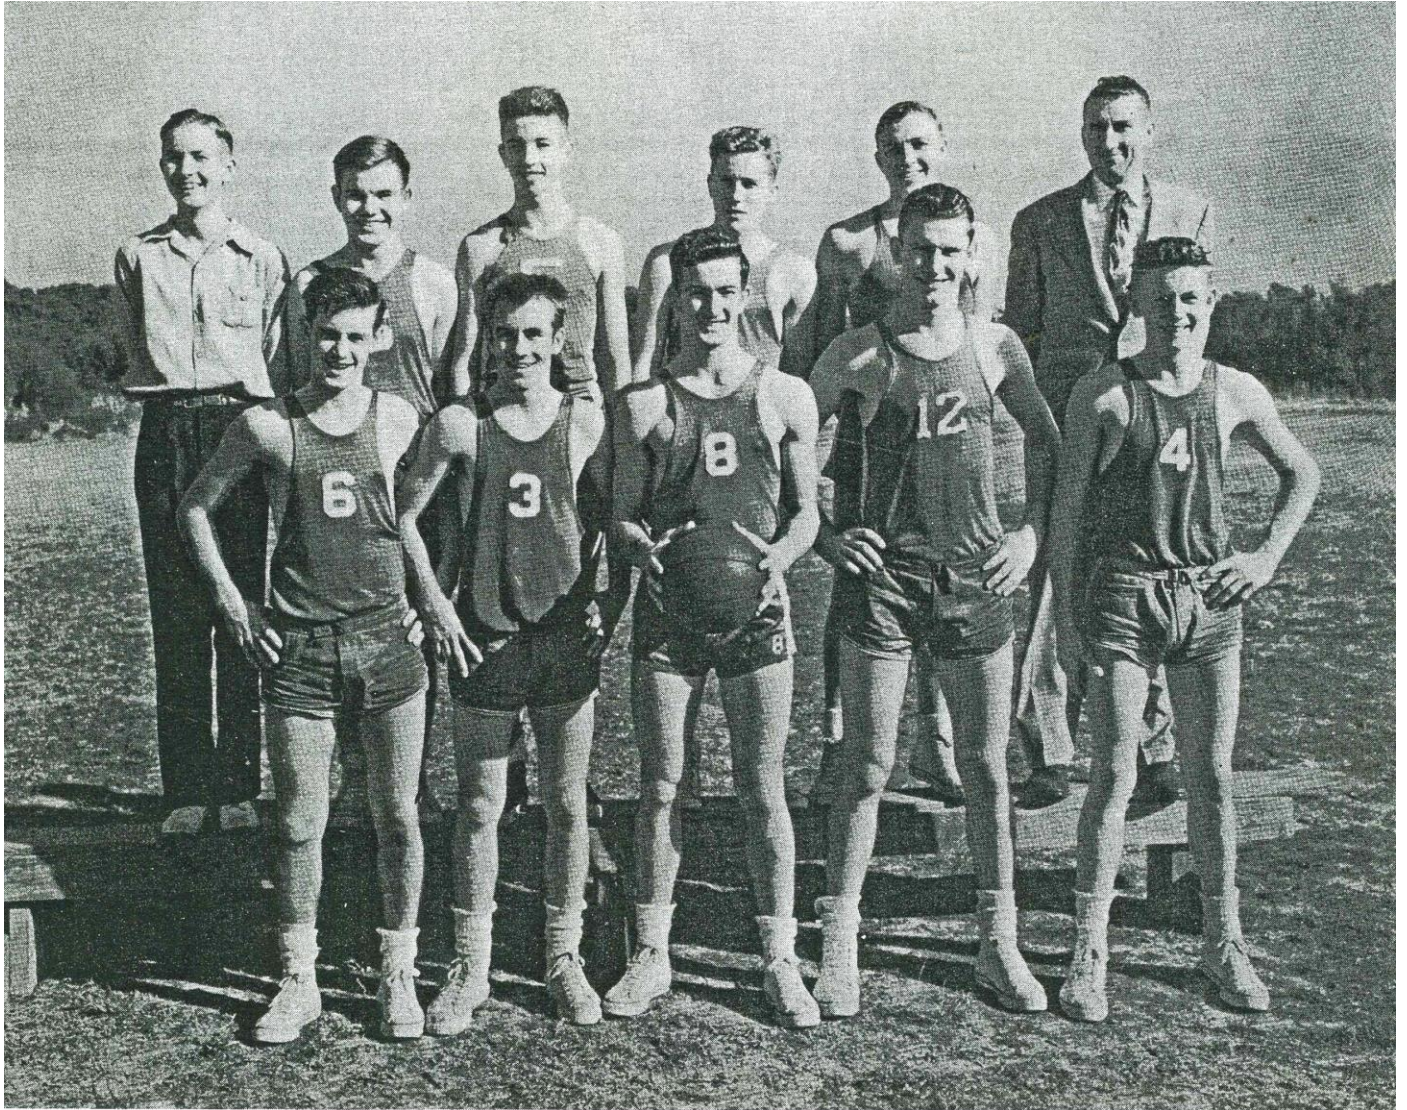

#1A-1d-1 1951-1952 High School – Beaufort Boys Basketball Championship Team

**FRONT ROW:** B. G. O'Neal, Jimmie Parkin, John Lynch, CAPTIAN: Gary Copeland, Pierson Willis.

**BACK ROW:** Johnny Betts, **MANAGER:** Frank Gillikin, Hehrmann Holland, Bobbie Martin, Jimmie Modlin.

**COACH:** Tom McQuaid.

## *Boys' Basketball*

Front row: B. G. O'Neal, Jimmie Parkin, John Lynch, Captain; Gary Copeland, Pierson Willis. Back row: Johnny Betts, Manager; Frank Gillikin, Gehrman Holland, Bobbie Martin, Jimmie Modlin, Mr. T. H. McQuaid, Coach.