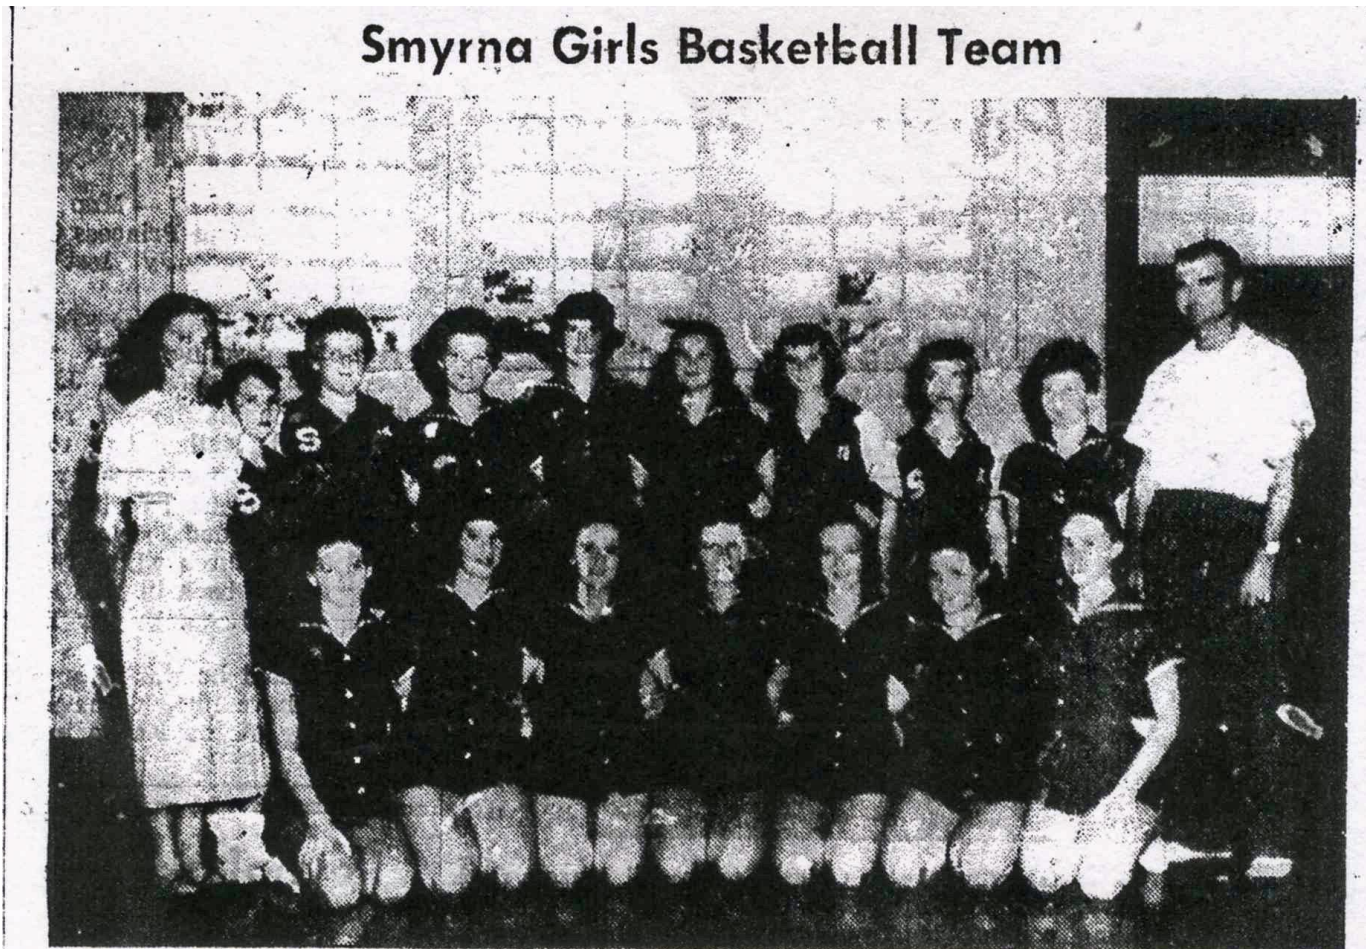

**#126 High School - 1956 Nov 9 Smyrna Girls Team**

**COACH:** Stewart Daniels (right), and Managed by Rache Willis (left). **(FRONT ROW L to R):** Anna Arthur, Serina Davis, Elberta Gillikin, Jane Willis, Laura Lewis, Brenda Willis, Mary Ellen Chasteen.

**SECOND ROW:** Judy Thompson, Sally Hooper, Clarice Willis, Jean Willis, Carol Willis, Pat Chadwick, Judy Golden and Brenda Baker.

Photo by Bob Seymour

The Smyrna girls basketball team is coached by Stewart Daniels, right, and managed by Rache Willis, left. Team members, front row left to right, Anna Arthur, Serina Davis, Elberta Gillikin, Jane Willis, Laura Lewis, Brenda Willis, and Mary Ellen Chasteen. Second row, Judy Thompson, Sally Hooper, Clarice Willis, Jean Willis, Carol Willis, Pat Chadwick, Judy Golden, and Brenda Baker.