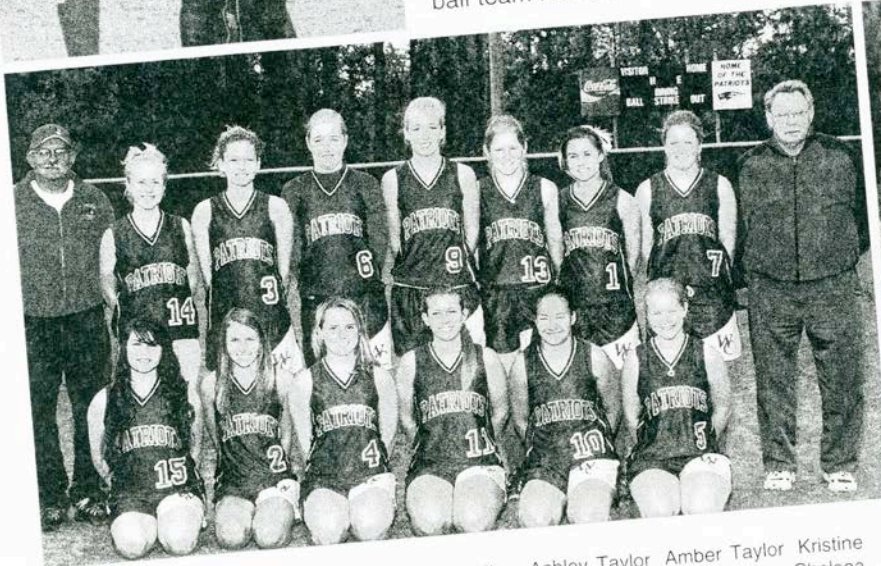

Softball

The softball team had a difficult season before the games even began. The girls lost two of their senior players just before the season started and injuries on the team were as common as colds. The team managed to have an 8-14 record this season and two of the team's players, Jennifer Bordeau and Amber Taylor made All Conference. Five JV players were brought up to play on varsity. With the youth on the team that will be returning next year the varsity softball team has a promising future.

Top: Dick Luthy Jordan Milliman, Kimberly Allen, Ashley Taylor Amber Taylor Kristine Alemany Christina Brown, Amber Campbell, Coach Joyce. Bottom: Lauriel LeBeau, Chelsea Gibbs, Kelly Lindquist, Samantha Lehman, Jennifer Bordeau, Lauren Wicks.