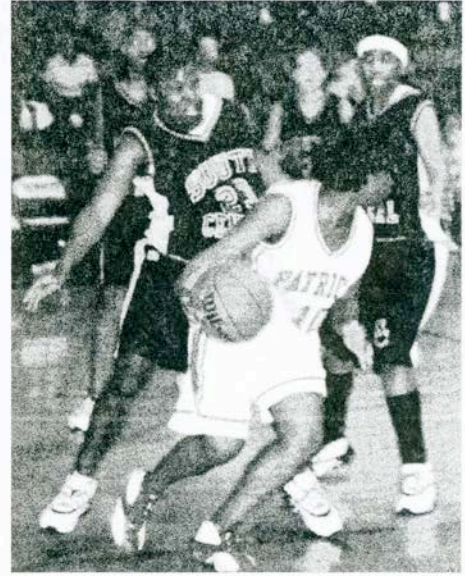

#88A-3 2004 WCHS Girls Basketball; Record 8-12

Top Row: Ashley Bowen, B.J. Gouillon, Angela Dunn, Amy Redmon, Coach Jerry Clonts, Asst. Coach Isabella Cepelcha, Holly Paquin, Shade Hester Simone Baxter Sierra Hull. Middle Row: Joselle Arroyo. Bottom Row: Ausha Graham, Lauren Foshee, Jennifer Bordeau.

Shade looks for a wraparound pass.

Angela and Jennifer share a moment in the spotlight during senior night.

B.J. is stunned by the ref's call.