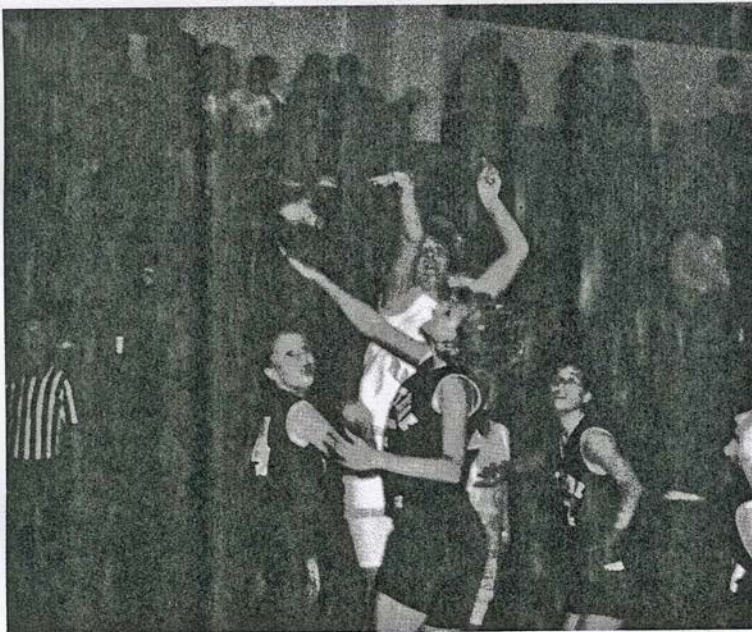

## Girl's Basketball

Coach Styron; Della Brooks; Kim Gillikin; Jody Nelson; Robin Parker; Coach Patrick; 2nd Row: Latoya Everett; Amanda Johnson; Sharnel Dunn; Georgia Jones; Bottom Row: Jeff Farley (manager); Tanya Perkins; Maria Plavsic; Ashley Piner; Jeannie Adair

Ashley Piner shoots over a shorter defender

	US	THEM
Jones Sr.	59	19
*Jones Sr.	50	28
*West Carteret	42	27
Swansboro	40	61
West Carteret	50	58
*Swansboro	39	56
*Northside	62	35
*Havelock	57	60
Northside	55	65
Havelock	59	54
Ayden-Grifton	61	46
Greene Central	60	38
*Farmville	61	57
North Pitt	48	55
Pamlico	63	53
*Ayden-Grifton	51	41
*Greene Central	57	55
Farmville	45	71
*North Pitt	56	48
*Pamlico	62	55
Ayden-Grifton	44	51
Northside	41	57