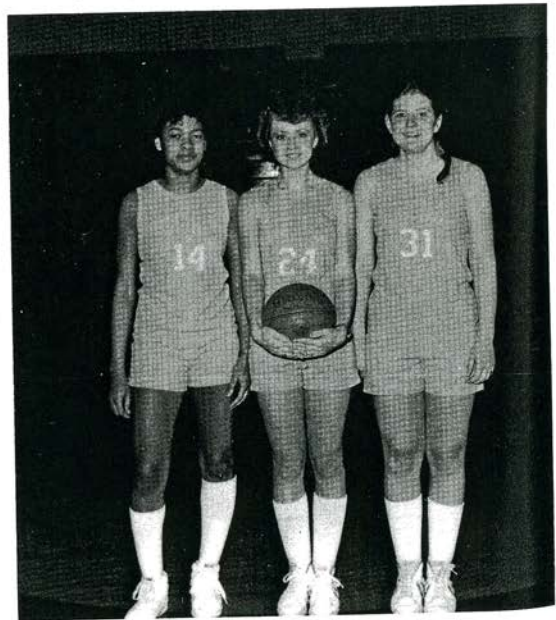

#40C 1981-1982 ECHS Girls Basketball 2A District Champions

Best Team In E.C.H.S. History

Marsha Oden, Penny Boudreaux, Jodonna Lewis, Della Burney, Rolanda Lewis, Stephanie Willis, Julie Rose, Zina Morris, Billye Davis (manager), Linda Paylor, Iva Pigott, Lisa Styron, Gail Thrower, Lawana Graham (manager), Coach Bryan Peterson

Regular season conference champions
Conference tournament champions
Class 2-A District #2 champions
Eastern Regionals — final four
Twenty win season

Marsha Oden, Jodonna Lewis, Penny Boudreaux, Captains

#1 — A Season of Firsts