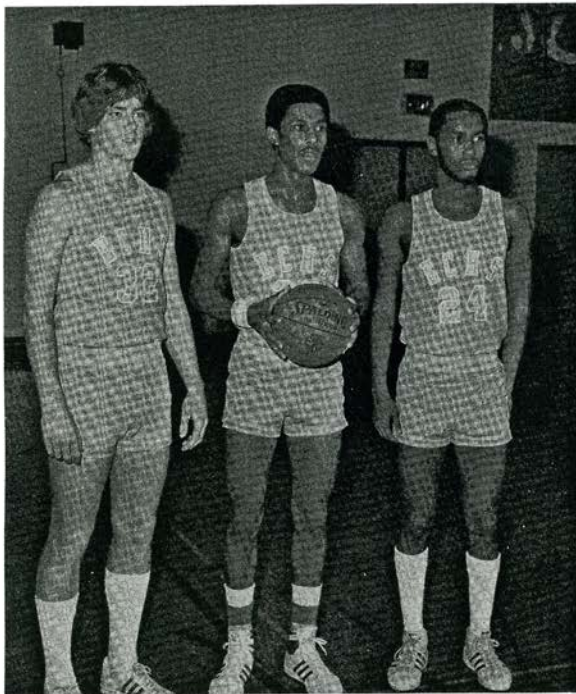

Mariner Shooting Stars

Front Row—T. Johnson; S. Ellison; T. Englehardt; M. Rose; Second Row—W. Henry; J. Nelson; P. Godette; J. Tyson; E. Hill
Third Row—Statistician—G. Byrd; M. Fallin; R. Godette; T. Nelson; T. Williams; J. Earp; C. Struyk; Coach Lilley.

Captains—Curtis Struyk, Marion Fallin, Robbie Godette.