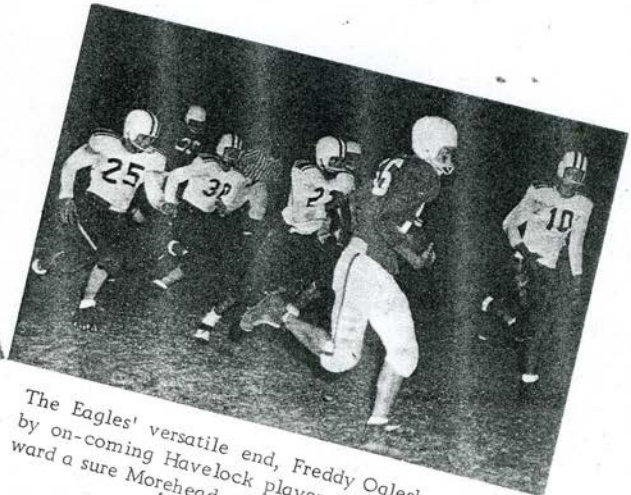

In the New Bern vs. Morehead game, star halfback, James Guthrie, displays his well-known skill in outwitting his opponents.

The Eagles' versatile end, Freddy Oglesby, flanked by on-coming Havelock players, leads the way toward a sure Morehead victory.

1959 FOOTBALL SCORES

Teams	Won	Lost
EAGLES vs. New Bern		25-7
EAGLES vs. Cary	19-13	
EAGLES vs. Swansboro	42-0	
EAGLES vs. Havelock	27-0	
EAGLES vs. Jones Central	20-0	
EAGLES vs. Wallace	13-0	
EAGLES vs. Pamlico	47-6	
EAGLES vs. Beaufort	51-0	

Johnny Baker plows through his opponents' line and races over the goal line to score for the Eagles.

OUTSTANDING PLAYER AWARDS
 First row, left to right: Coach Hugh Gordon; Jackie McQueen, MOST IMPROVED PLAYER; James Guthrie, MOST VALUABLE PLAYER. Second row: Lynwood Durham, BEST DEFENSIVE PLAYER; Jerry Garner, BEST SPORTSMANSHIP; Freddy Oglesby, BEST OFFENSIVE PLAYER; Coach Norman Clark.