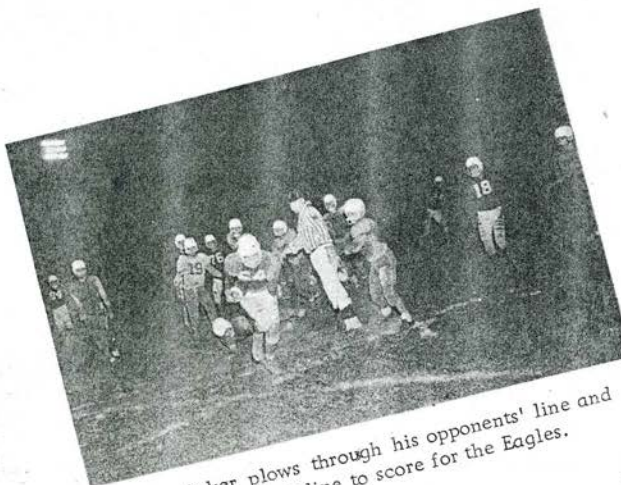

In the New Bern vs. Morehead game, star halfback, James Guthrie, displays his well-known skill in outwitting his opponents.

The Eagles' versatile end, Freddy Oglesby, flanked by on-coming Havelock players, leads the way toward a sure Morehead victory.

1959 FOOTBALL SCORES

Teams	Won	Lost
EAGLES vs. New Bern		25-7
EAGLES vs. Cary	19-13	
EAGLES vs. Swansboro	42-0	
EAGLES vs. Havelock	27-0	
EAGLES vs. Jones Central	20-0	
EAGLES vs. Wallace	13-0	
EAGLES vs. Pamlico	47-6	
EAGLES vs. Beaufort	51-0	

Johnny Baker plows through his opponents' line and races over the goal line to score for the Eagles.

OUTSTANDING PLAYER AWARDS
 First row, left to right: Coach Hugh Gordon; Jackie McQueen, MOST IMPROVED PLAYER; James Guthrie, MOST VALUABLE PLAYER. Second row: Lynwood Durham, BEST DEFENSIVE PLAYER; Jerry Garner, BEST SPORTSMANSHIP; Freddy Oglesby, BEST OFFENSIVE PLAYER; Coach Norman Clark.