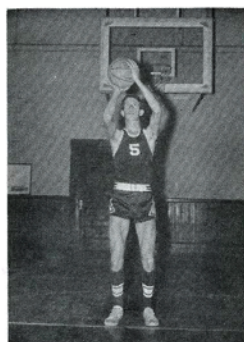

#88A-2 1962-1963 Smyrna Basketball Team Individual Pictures

DAVID BAILEY

DOUGLAS DAMREN

DANNY GILLIKIN

LORENZO LEWIS

JOE WILLIS

TERRY LEWIS

LORENZO LEWIS, BYRON LEE STYRON
Co-Captains

JERRY WILLIS

CRANSTON JONES

BYRON LEE STYRON

LINWOOD PARKER

NORRIS NELSON

TOMMY MCGEE