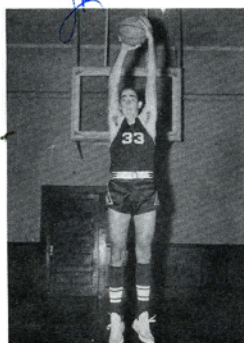

#88A-2 1962-1963 Smyrna Basketball Team Individual Pictures

DAVID BAILEY

DOUGLAS DAMREN

DANNY GILLIKIN

LORENZO LEWIS

JOE WILLIS

TERRY LEWIS

LORENZO LEWIS, BYRON LEE STYRON
Co-Captains

JERRY WILLIS

CRANSTON JONES

BYRON LEE STYRON

LINWOOD PARKER

NORRIS NELSON

TOMMY MCGEE