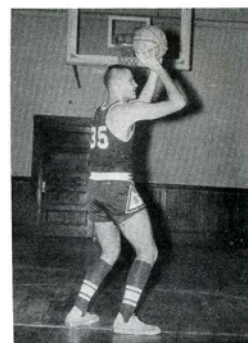

#88A-2 1962-1963 Smyrna Basketball Team Individual Pictures

DAVID BAILEY

DOUGLAS DAMREN

DANNY GILLIKIN

LORENZO LEWIS

JOE WILLIS

TERRY LEWIS

LORENZO LEWIS, BYRON LEE STYRON
Co-Captains

JERRY WILLIS

CRANSTON JONES

BYRON LEE STYRON

LINWOOD PARKER

NORRIS NELSON

TOMMY MCGEE