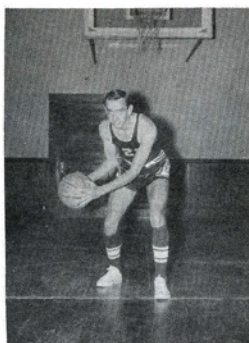

#88A-2 1962-1963 Smyrna Basketball Team Individual Pictures

DAVID BAILEY

DOUGLAS DAMREN

DANNY GILLIKIN

LORENZO LEWIS

JOE WILLIS

TERRY LEWIS

LORENZO LEWIS, BYRON LEE STYRON
Co-Captains

JERRY WILLIS

CRANSTON JONES

BYRON LEE STYRON

LINWOOD PARKER

NORRIS NELSON

TOMMY MCGEE