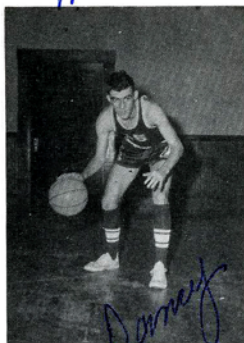

#88A-2 1962-1963 Smyrna Basketball Team Individual Pictures

DAVID BAILEY

DOUGLAS DAMREN

DANNY GILLIKIN

LORENZO LEWIS

JOE WILLIS

TERRY LEWIS

LORENZO LEWIS, BYRON LEE STYRON
Co-Captains

JERRY WILLIS

CRANSTON JONES

BYRON LEE STYRON

LINWOOD PARKER

NORRIS NELSON

TOMMY MCGEE