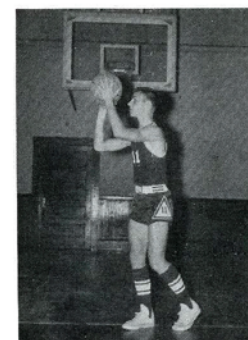

#88A-2 1962-1963 Smyrna Basketball Team Individual Pictures

DAVID BAILEY

DOUGLAS DAMREN

DANNY GILLIKIN

LORENZO LEWIS

JOE WILLIS

TERRY LEWIS

LORENZO LEWIS, BYRON LEE STYRON
Co-Captains

JERRY WILLIS

CRANSTON JONES

BYRON LEE STYRON

LINWOOD PARKER

NORRIS NELSON

TOMMY MCGEE