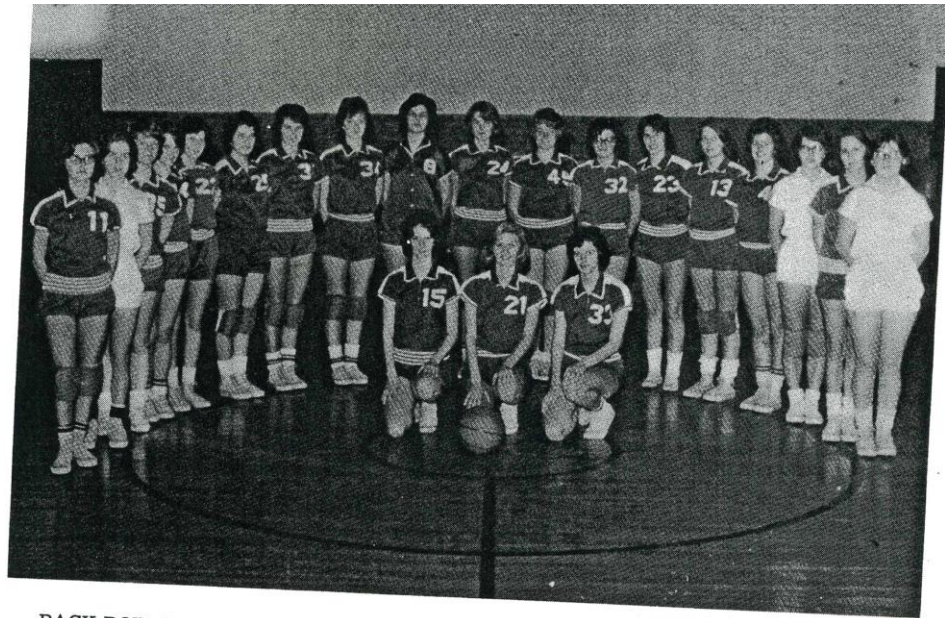

#64B 1963-1964 High School – Beaufort Girls Basketball Team

BACK ROW L to R: Brenda Sewell, Linda Simpson, Lynda Dorrler, Sally Davis, Mary Lee Gibbs, Margaret Davis, Bonnie Merrill, Carol Garner, Elaine Hatsell, Eleanor Patterson, Kandi Smith, Catherine Arrington, Lavonne Huntley, Sandra Piner, Cynthia Beachman, Bonny Ward, Barbara Williams. **KNEELING**: Carlo Berrers, Anna Salta, Janet Leonard. **NOT PICTURED**: Julia Piner, Honey Hunnings, Darlene Chadwick. **COACH**: John Hamilton

BACK ROW, Left to Right: Brenda Sewell, Linda Simpson, Donna Sabiston, Lynda Dorrler, Sally Davis, Mary Lee Gibbs, Margaret Davis, Bonnie Merrill, Carol Garner, Elaine Hatsell, Eleanor Patterson, Kandi Smith, Catherine Arrington, Lavonne Huntly, Sandra Piner, Cynthia Beacham, Bonny Ward, Barbara Williams. KNEELING: Carol Betters, Anna Salter, Janet Leonard. NOT PICTURED: Julia Piner, Honey Hunnings, Darlene Chadwick.