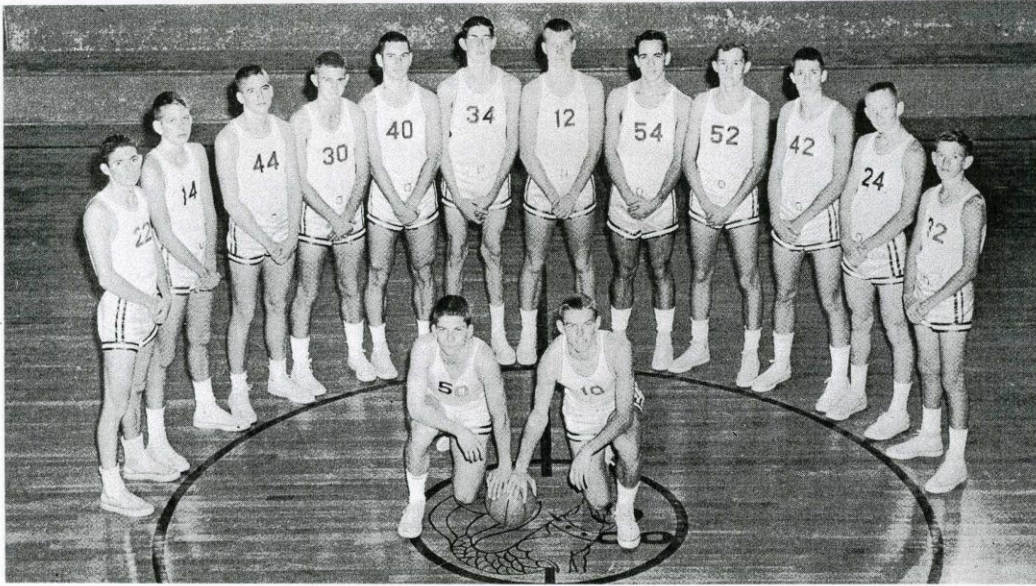

#62A 1961-1962 High School – Beaufort Basketball Team

Larry Teel, John Way, Claude Wheatley, Tommy Piner, Sandy Boswell, Ben Piner, Brady Way, Chris Pake, Richard Stanley, Jeffrey Croom, Mickey Bertram, Bill Peck, Kneeling Clem Woodard and Johnny Hassell.

BOYS' BASKETBALL

Larry Teel, John Way, Claude Wheatley, Tommy Piner, Sandy Boswell, Ben Piner, Brady Way, Chris Pake, Richard Stanley, Jeffrey Croom, Mickey Bertram, Bill Peck, KNEELING, Clem Woodard, Johnny Hassell.

THOMAS H. McQUAID, Coach

Daniel Nelson, Jackie Duncan
Managers