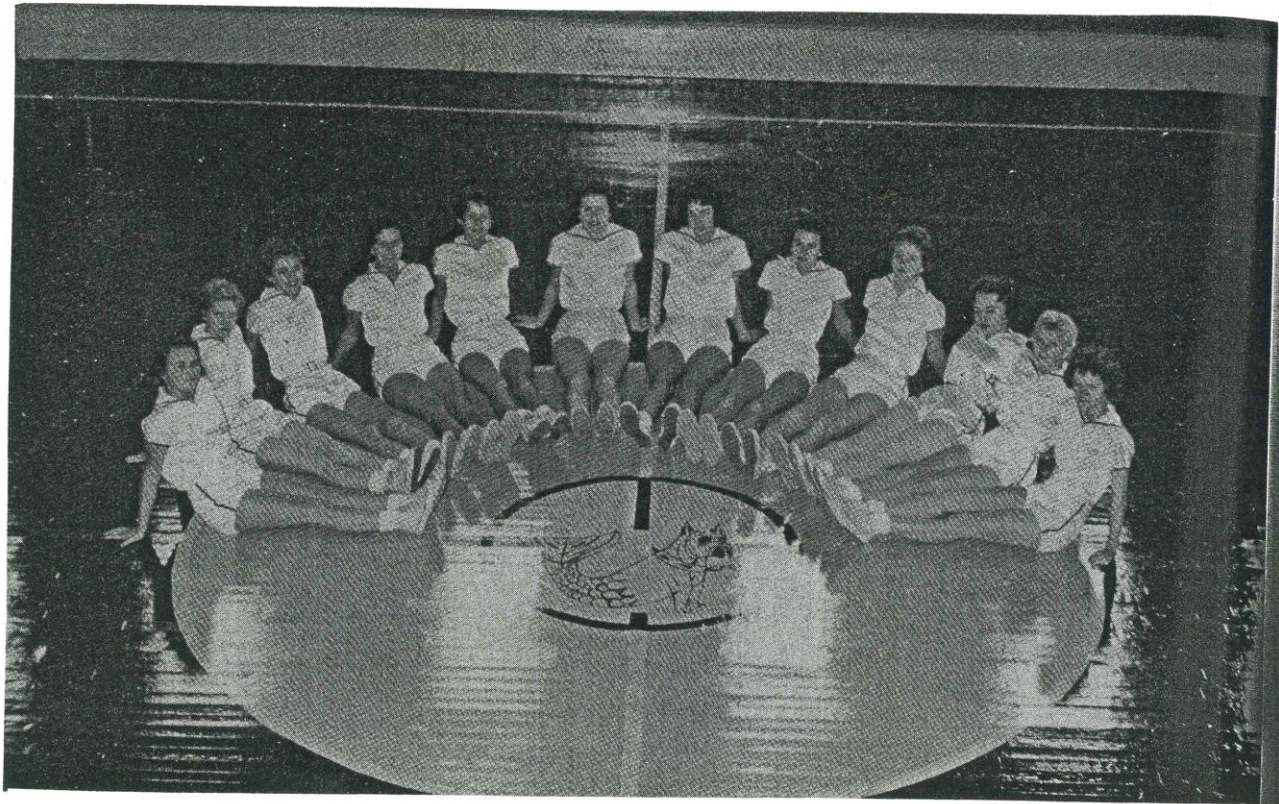

#60B 1959-1960 High School – Beaufort Girls Basketball Team

Linda Chadwick, Virginia Davis, Regina Pake, Sheila Willis, Ann Davis, Lynn Peterson, Lois Jeanne Pigott, Patricia Lupton, Freda Garner, Jill Williams, Jeanette Ransom, Charlotte Mishael and
COACH James Fodrie.