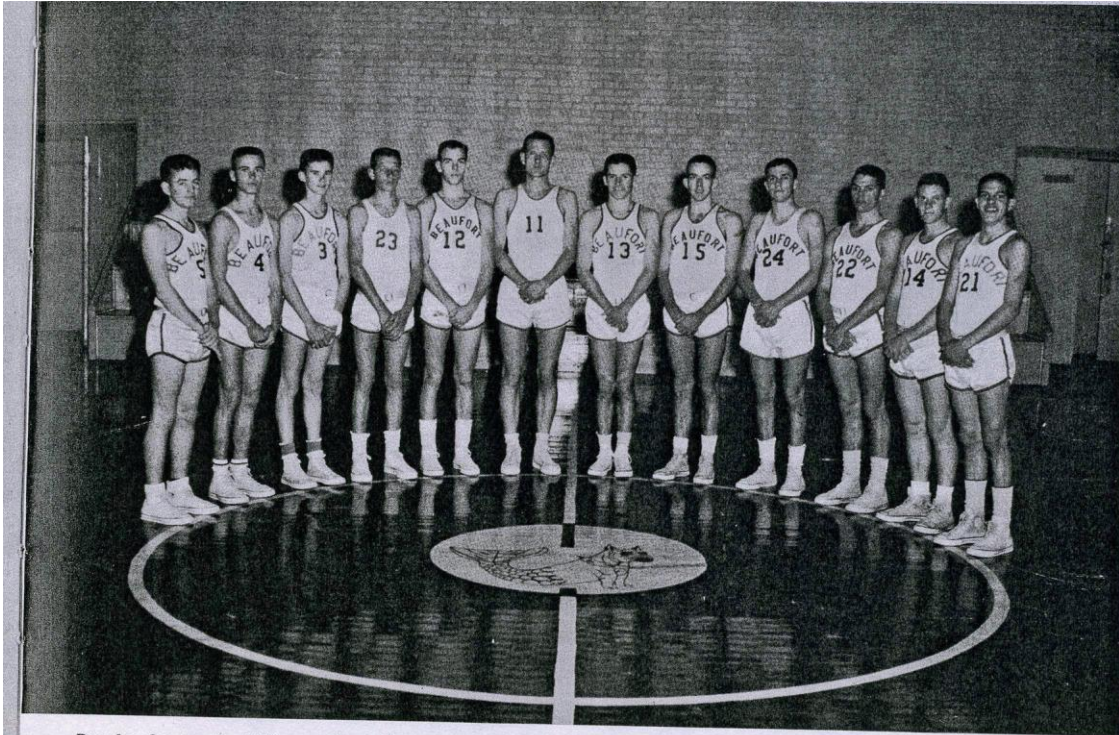

**#60A 1959 - 1960 Beaufort NCHSAA Recognized as one of the Notable  
Ninety**

**Douglas Swain, David Jones, Chuck Lewis, Henry Gillikin, Charles Hassell, Allen Autry, Sammy Merrill, Frank Potter, Calvin Jones, Butch Hassell, Leon Thomas, Ray Hassell.**

Douglas Swain, David Jones, Chuck Lewis, Harry Gillikin, Charles Hassell, Allen Autry, Sammy Merrill, Frank Potter, Calvin Jones, Butch Hassell, Leon Thomas, Ray Hassell.

Managers  
LARRY DUDLEY  
JOHNNY HASSELL

Coach  
TOM McQUAID

Captains  
ALLEN AUTRY  
SAMMY MERRILL  
FRANK POTTER  
LEON THOMAS