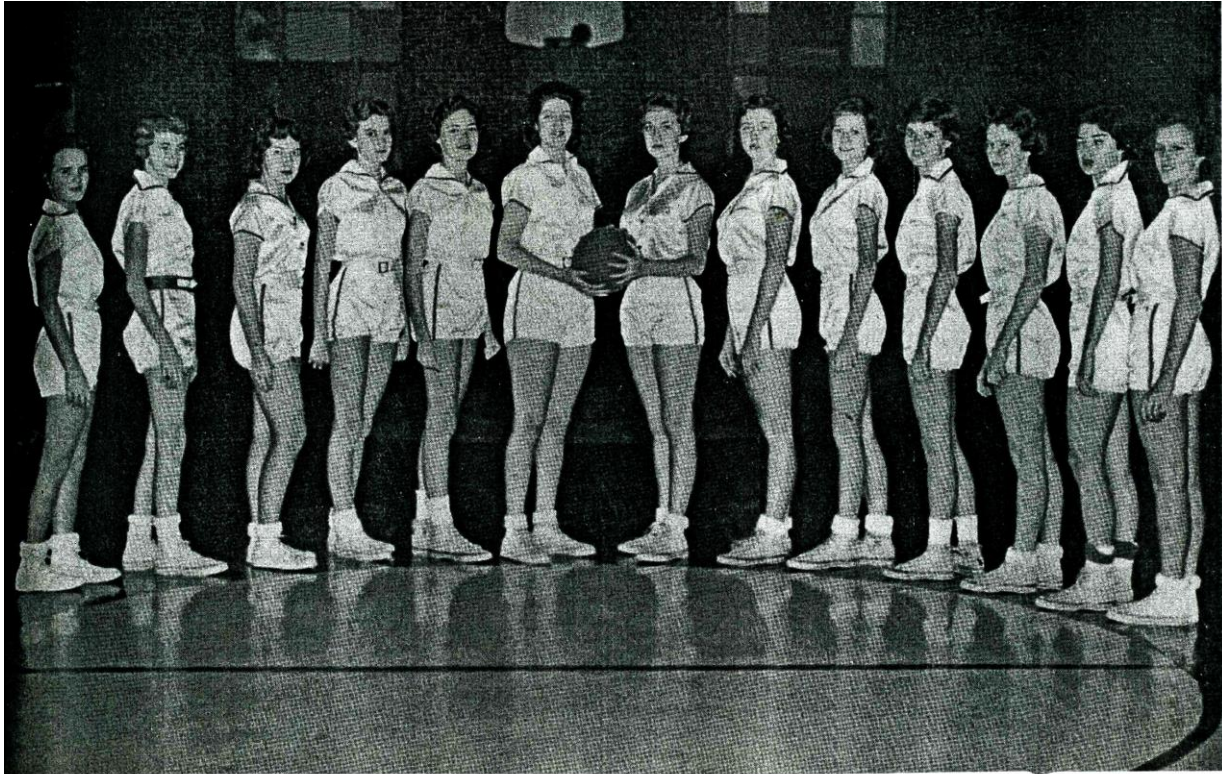

#58B 1957-1958 High School – Beaufort Girls Basketball Team

Linda Chadwick, Regina Pake, Donna Hudnall, Patricia Lupton, Nancy Mason, Diane Garner, Harriet Hill, Paula Hill, Ann Davis, Julie Moore, jOyce Leonard, Linda Salter, Sheila Willis COACH Hugh Gordon.

Linda Chadwick, Regina Pake, Donna Hudnall, Patricia Lupton, Nancy Mason, Diane Garner, Harriet Hill, Paula Hill, Ann Davis, Julie Moore, Joyce Leonard, Linda Salter, Sheila Willis.
HUGH GORDON
Coach

NANCY MASON
Captain