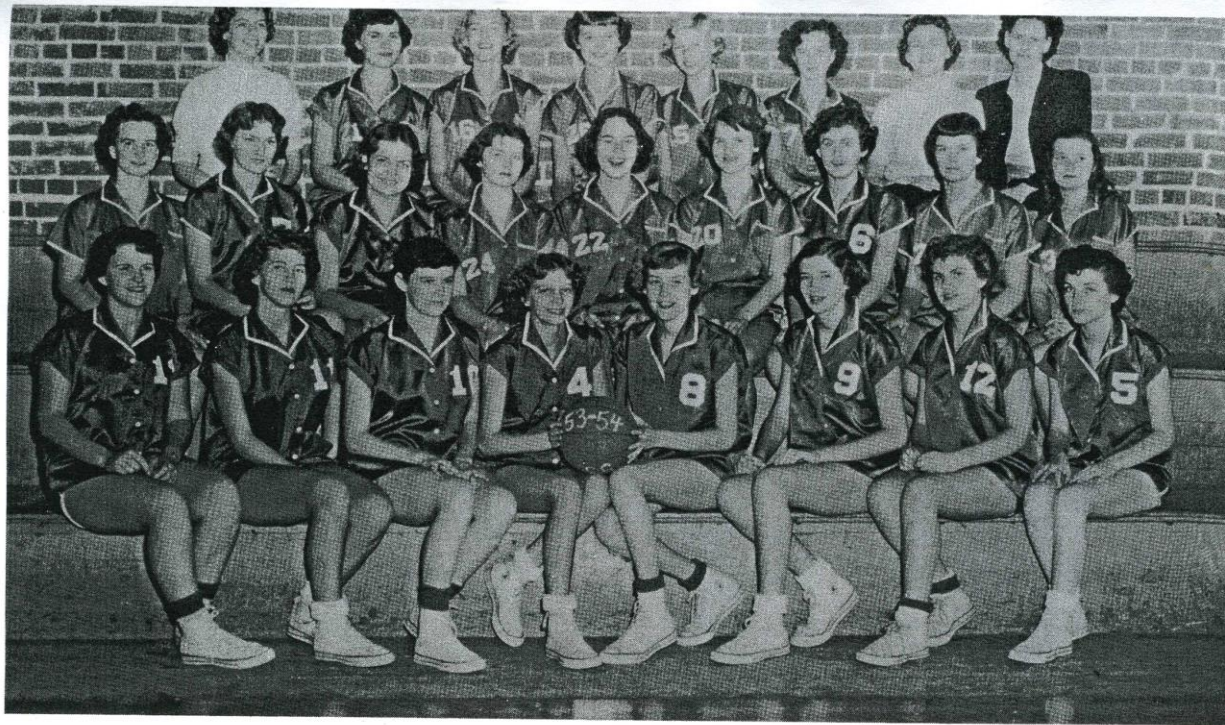

#54B-1 1953-1954 High School – Beaufort Girls Basketball Team

Coach Babcock 15 wins 4 losses...Cooleen Guthrie, Peggy Williams, Judy Mason, Leona Davis, Mary Buttry, Anita Copeland, Emma Perry, Jane Robinson, Shirley Piner, Dittie Pake, Ada Mae Lewis, Pattie Lewid.

With fifteen wins and four losses, the girls' basketball team, under the coaching of Mrs. Babcock, has made a spectacular record this season. The team feels that this is because of the wonderful coaching of Mrs. Babcock and the spirit which she inspired in the team. We, the girls' team of Beaufort High, can only try to express our feelings for our wonderful coach who has led us to victory and success.