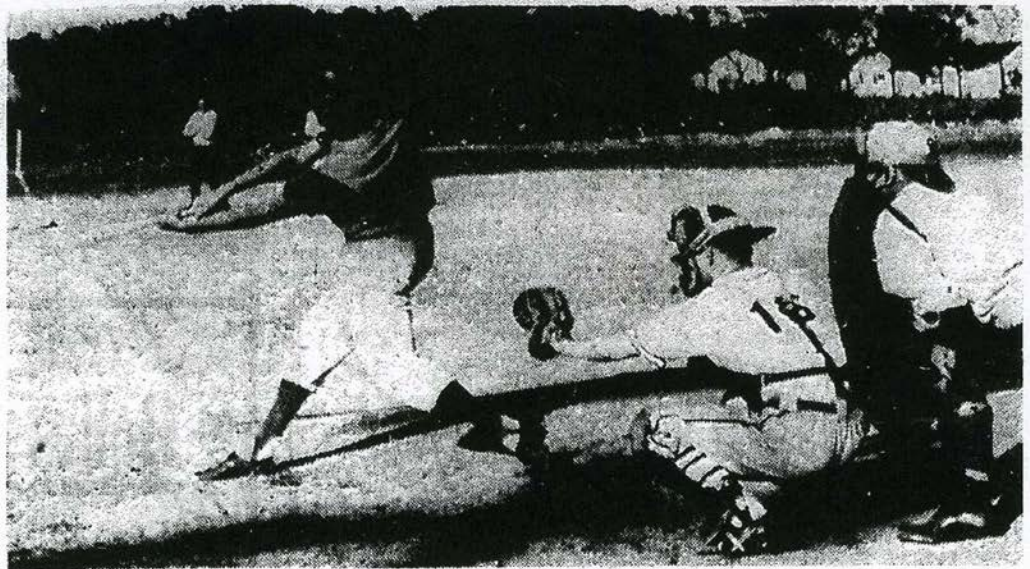

Seadogs Trim Eagles 6-0 On Home Field Tuesday

Beaufort's Seadogs, after a slow start, walloped the Morehead City Eagles 6-0 in the first clash of the two this season Tuesday at Beaufort.

After two scoreless innings, the Seadogs got four hits and three runs in a burst of activity in the third. The next two Seadog innings garnered only two hits with no runs, but the Beaufort boys broke loose again in the sixth, with five hits and three more runs.

The Eagles scraped up only two hits, one in the fifth and one in the sixth.

Pitching for the Seadogs was Chuck Lewis, and Johnny Lee took the mound for the Eagles.

Lewis struck out 15 men in the course of the game. Hitting high on the hog for Beaufort was Ray Hassell, with a triple in his two for four, and Alton Hill, Robert Ison and Richard Stanley with two for three.

Morehead City and Beaufort will meet again Tuesday, May 1, at the diamond in Morehead City for a return engagement in the Coastal Plains Conference play.

Morehead	000	000	0	2	0
Beaufort	003	003		11	6

Beaufort's Chuck Lewis connects with one from Morehead Eagle pitcher Johnny Lee. Catcher is James Nolan and Albert Chappell is overseeing the play. The ball can be seen as a blur upper left.

County's Four Ball Teams Will Go to Bat Today

Four baseball teams in the county will play today. They are Beaufort, Morehead City, Newport, and Smyrna.

Morehead City will play Charles B. Aycock at Morehead City and Beaufort will play Jones Central at Jones Central.

Newport and Dover will clash at Dover and Smyrna will take on Vanceboro at Vanceboro.

Beaufort has a perfect record for four games, beating Swansboro 8-2, Camp Lejeune 5-2, Wallace-Rose Hill 13-9 and Morehead City 6-0.

The Morehead City Eagles, with two games under their belt, are yet to be a winner. Besides the Beaufort game Tuesday, they lost 6-9 to Jones Central.

Smyrna also has a three-win record, topping Camp Lejeune 11-9, Newport 6-2 and Swansboro 9-8. Their game Tuesday with Newport was rained out, and was played yesterday.

Newport has one loss, to Smyrna.