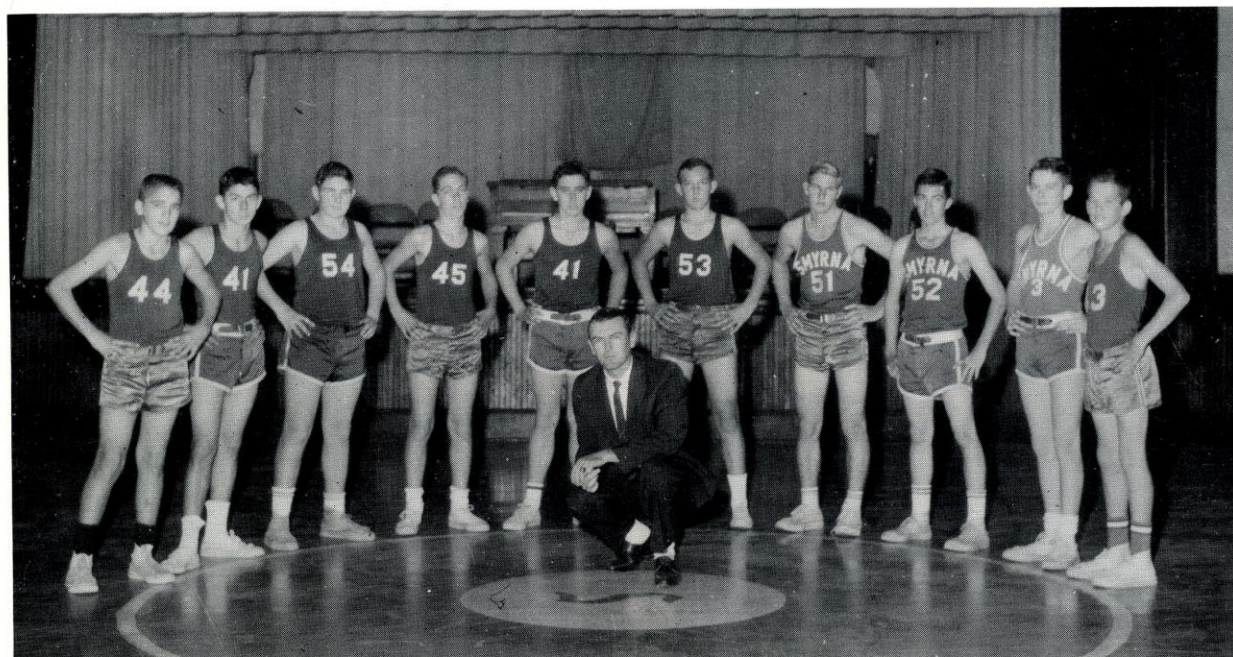

JUNIOR VARSITY BOYS

Thomas Hill, Tommy Gillikin, Louie Piner, Kenny Lewis, Keith Piner, Clinton Nelson, Jimmy Davis, G. B. Lewis, Dana Gillikin, Tony Hancock, Mr. Julian Willis, Coach.