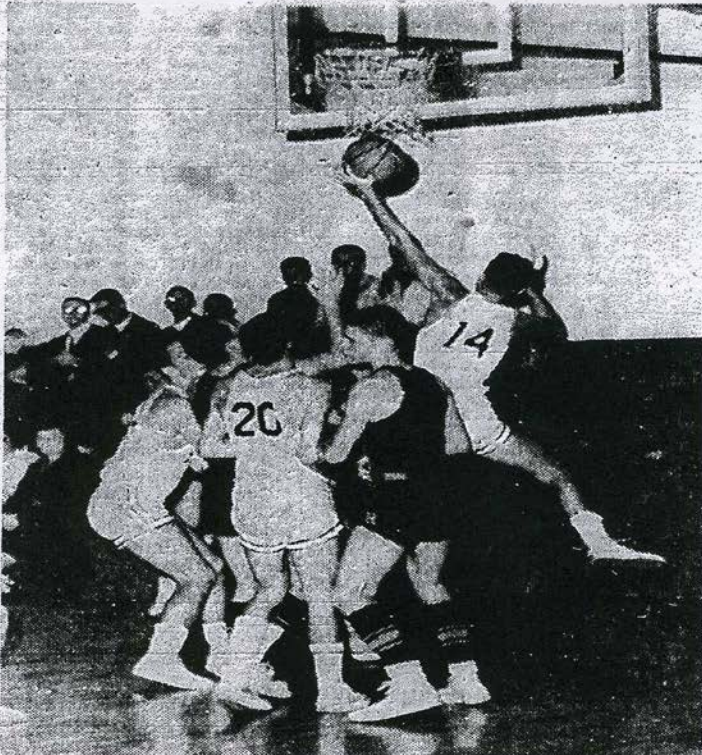

Smyrna Blue Devils Make Clean Sweep Against Jasper

Up and at 'Em

Going up for the ball is Cary Kirk (14) while Ray Hassell (20) and Chris Pake stand by during the Beaufort-Wallace-Rose Hill game at Beaufort Friday night. The Wallace player is unidentified.

Two Jasper teams fell before the Smyrna Blue Devils in a pair of games Friday night at Smyrna. The Blue Devils won a 46-33 victory after the girls had downed Jasper led by one point, 9-8, at the end of the first quarter but were outscored by seven in the second quarter to give Smyrna an 18-12 halftime lead.

Both teams scored ten points in the third quarter. At the end of the third quarter, the score was 28-22 in favor of Smyrna. The Blue Devils sewed it up in the final period by scoring 18 points while holding Jasper to 11.

Only three players scored in double figures. Jasper's Jerry Hodnett was high scorer with 15. Right at his heels were Jasper's Jimmy Hill and the Blue Devils' Joe Willis, who each had 13 points.

Nancy Morton's 28 points were more than all her teammates together could muster, but were not enough to bring Jasper out of the hole they were in at halftime, when the score was 21-13 for Smyrna. The hole got even deeper in the third quarter when Smyrna scored 19 and held Jasper to 5.