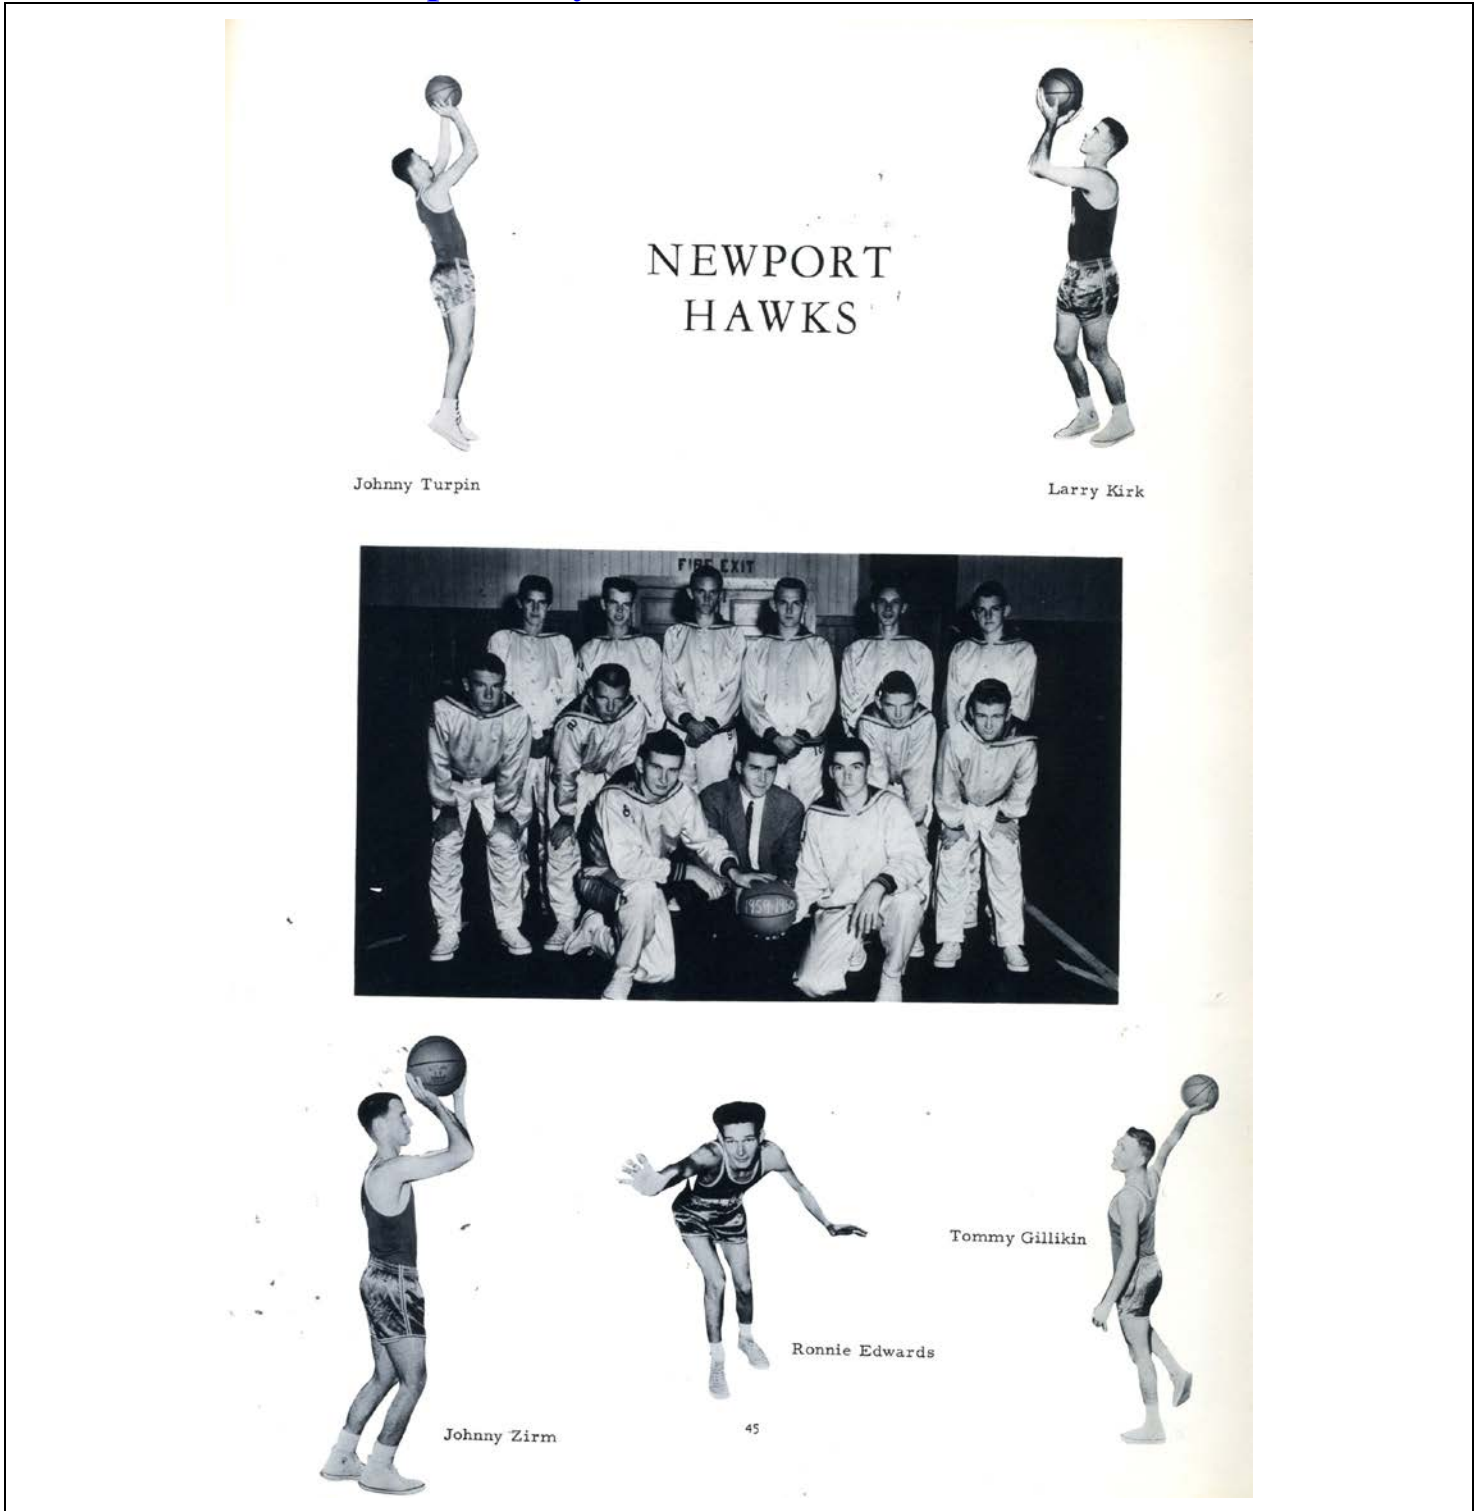

#1W-1 1959-60 Newport Boys Basketball Team

Top Row (L to R): Clayton Garner, William Small, Clifton Nance, Tommy Gillikin, Ronnie Edwards and Mack Temple.

Middle Row (L to R): Johnny Bell, Johnny Zirm, Jimmie Mills and Donnie Aycock.

Bottom Row (L to R): Johnny Turpin, Doug Shafran (Coach) and Larry Kirk.