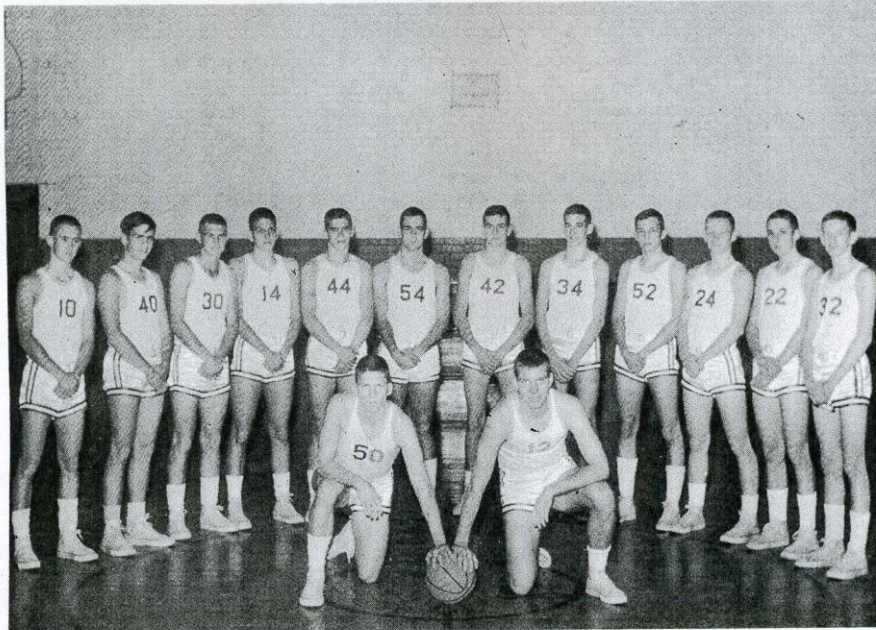

#1C 1963-64 Beaufort Basketball Team

STANDING: Thompson Lewis, Joe Gatto, Tommy Piner, John Way, Claude Wheatly, Chris Pake, Jackie Duncan, Hudson Guthrie, Richard Stanley, Mickey Bertram, Bill Temple, Bill Peck.

KNEELING: Clem Woodard and Brady Way, Co-Captains.

Varsity Boys' Team

STANDING: Thompson Lewis, Joe Gatto, Tommy Piner, John Way, Claude Wheatly, Chris Pake, Jackie Duncan, Hudson Guthrie, Richard Stanley, Micky Bertram, Bill Temple, Bill Peck. KNEELING: Clem Woodard, Brady Way, Co-Captains