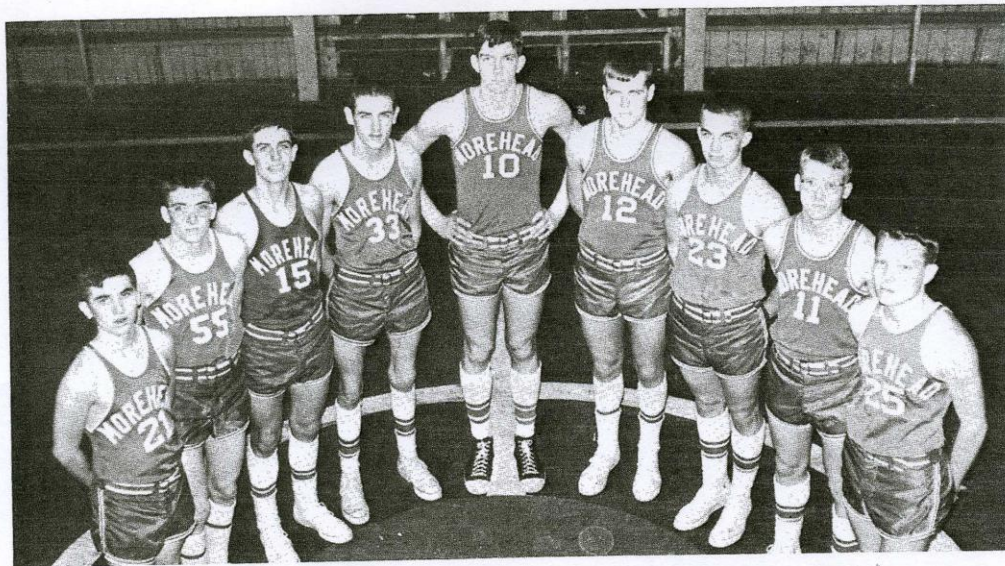

## #1B 1964 Morehead Basketball Team

L to R: Brittingham, Rodney Kemp, Sewell, Lovick, Hatcher, Lee, Dill, Hall

Cocky, clever, courageous critters of "the Barn

Brittingham, Kemp, Sewell, Lovick, McLean, Hatcher, Lee, Dill, Hall

The 1963-64 edition of the MCHS roundballers opened the season impressively by winning five of their first six ball games. Following this spectacular debut the Eagles slumped badly and finished with eight wins, eleven losses. This record is not good, but it does not give a true indication of the team's hardwood talents. Nine of the eleven losses were by seven points or less and stemmed from inexperience. This problem should be remedied next year with seven of the eight lettermen returning.

## Basketball

Kemp leads charge out of locker room in the heart-breaking 66-55 loss to Beaufort in Talbert's Temple.

6'7" Rob McLean leads county in scoring with 23ppg.