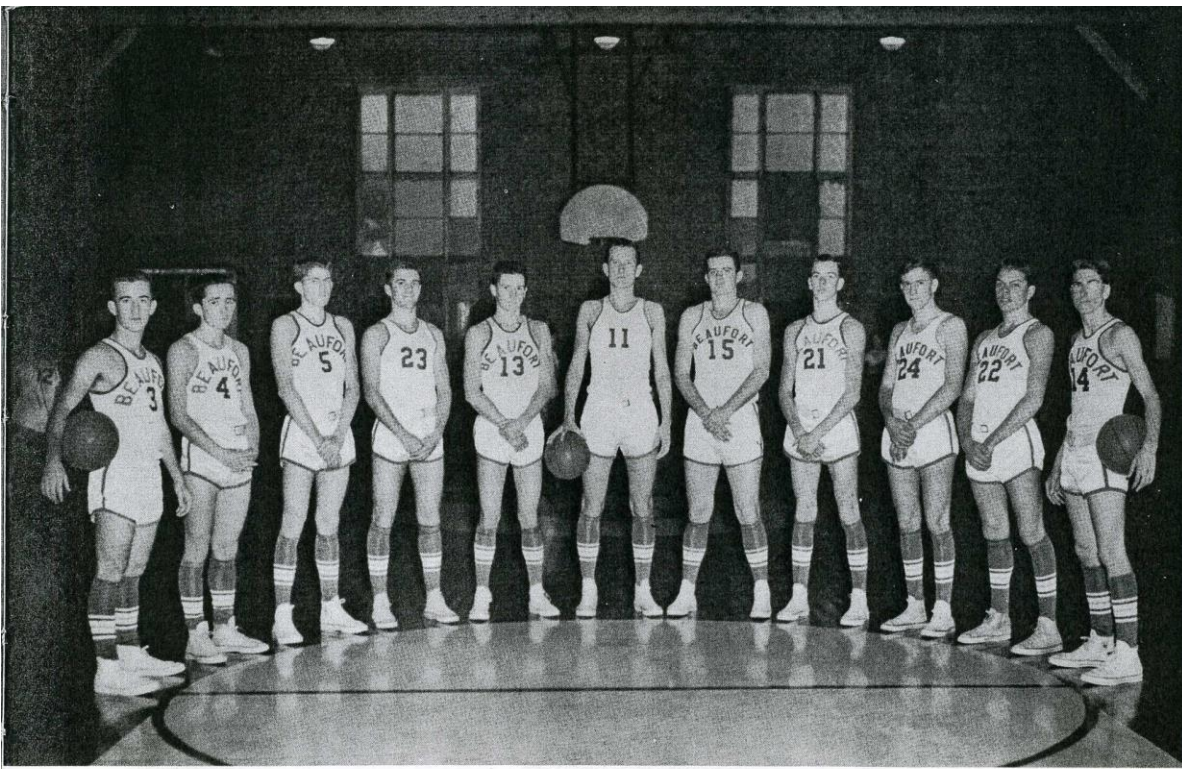

**#1A County High School - 1958 Beaufort High School Team**

**Raymond Gillikin, Kit Jones, Leroy Dudley, Danny Willis, Sammy Merrill, Allen Autry, Alec Copeland, Fred Hassell, Calvin Jones, Butch Hassell, Bobby Willis. COACH: Tom McQuaid, CO-Captains: Danny Willis, Alec Copeland & Raymond Gillikin, MANAGERS: H. D. Paul. Manager & Ray Hassell, Assistant Manager.**

Raymond Gillikin, Kit Jones, Larry Dudley, Danny Willis, Sammy Merrill, Allen Autry, Alec Copeland, Fred Hassell, Calvin Jones, Butch Hassell, Bobby Willis.

DANNY WILLIS  
Game Captain

TOM McQUAID  
Coach