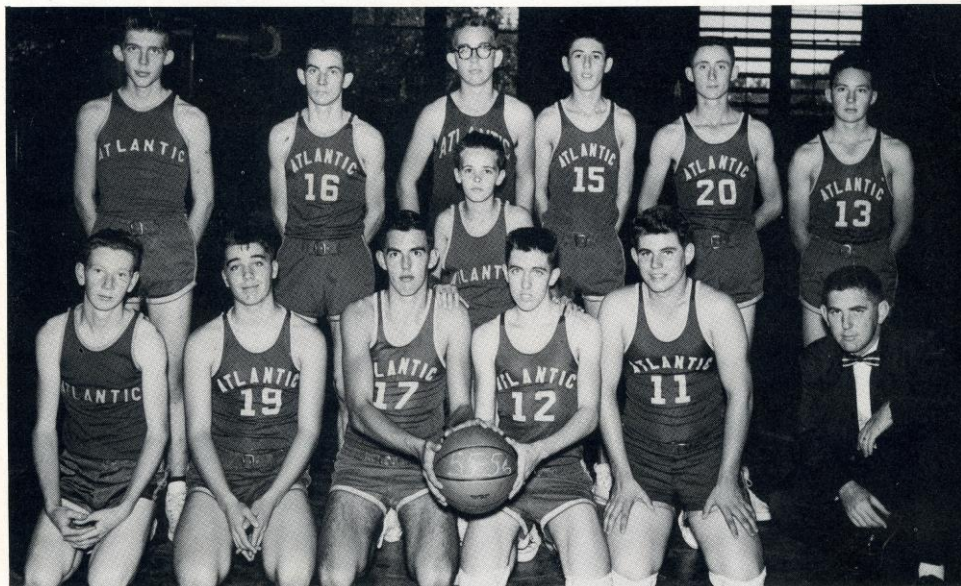

#17A HS 1955-56 Atlantic Girls & Boys Basketball Team

(Girls, TOP ROW L to R): Janice Goodwin, Katy Gillikin, Wanda Brown, Martha Leary, Myrtle Willis, Marie Robinson. (BOTTOM ROW): Ann Pittman, Rachel Salter, Dot Gillikin, Sandra Salter, Doro Willis and Joyce Fulcher.

(Boys, TOP ROW L to R): Charles Goodwin, Allen Nelson, R. J. Salter, Curtis Lewis, Howard Pittman, Sammy Mason, Rod Pittman. (BOTTOM ROW): David Smith, Phillip Morris, Barney Hill (Co-Captain), Ralph Riggs (Co-Captain), Elmo Gaskill, Jr. and COACH Whitley.

Top Row, Left to Right: Charlie Goodwin, Allen Nelson, R. J. Salter, Curtis Lewis, Howard Pittman, Sammy Mason, Rod Pittman. Bottom Row, Left to Right: David Smith, Phillip Morris, Barney Hill, Co-Captain; Ralph Riggs, Co-Captain; Elmo Gaskill, Jr., Coach Whitley.