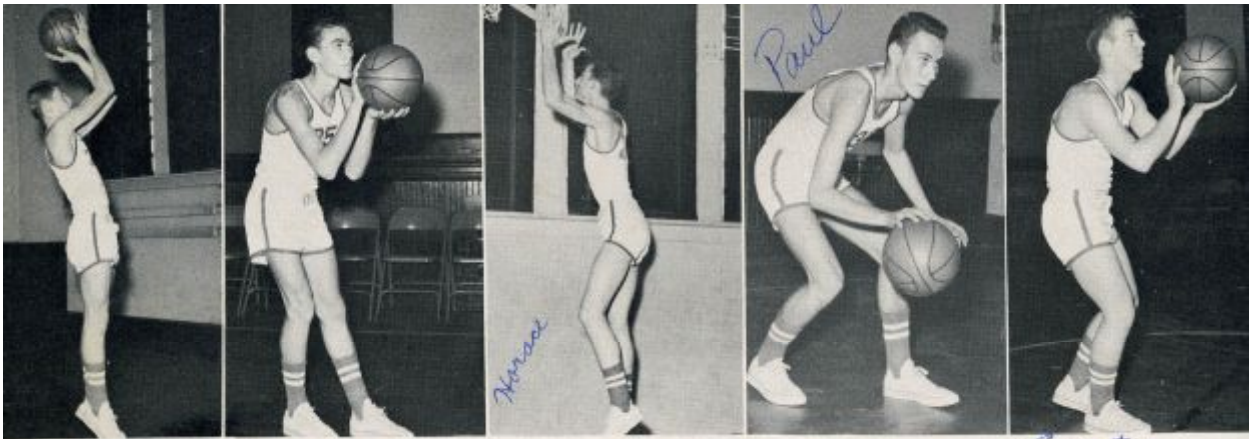

#19A-6 1959 Smyrna High School Men's Basketball Team

Braxton Piner, Guard; Dale Lewis, Guard; Horace Lawrence, Center; *Curtis* Paul Wade, Forward; Curtis Nelson, Forward.

Johnnie Owens
Manager

LAST MINUTE INSTRUCTIONS

GO BLUE DEVILS! GO!